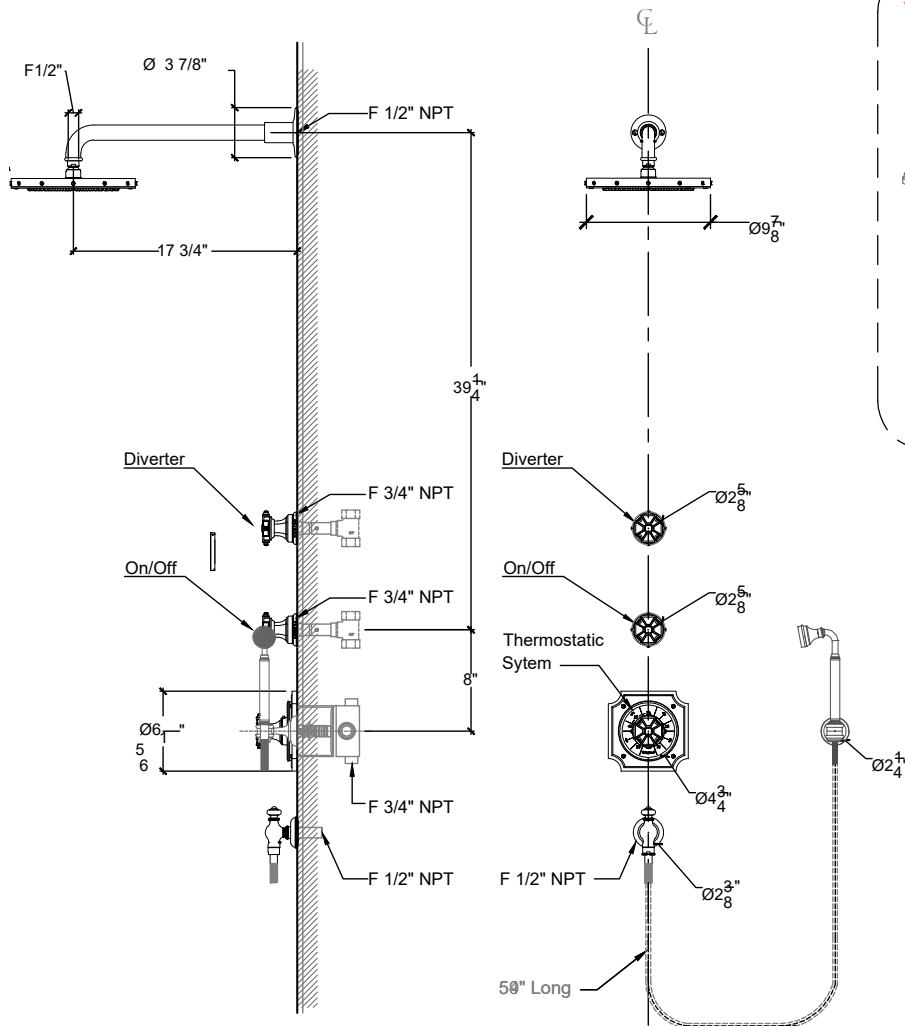

925

INTERNAL SHOWER DIAGRAM

925 Thermostatic Handles with Straight Shower Arm. Hand held on Hook
(Hand Held on Cradle Option Available)

Thermostatique Murale avec levier "925" et bras droit

Ref# Configuration 2