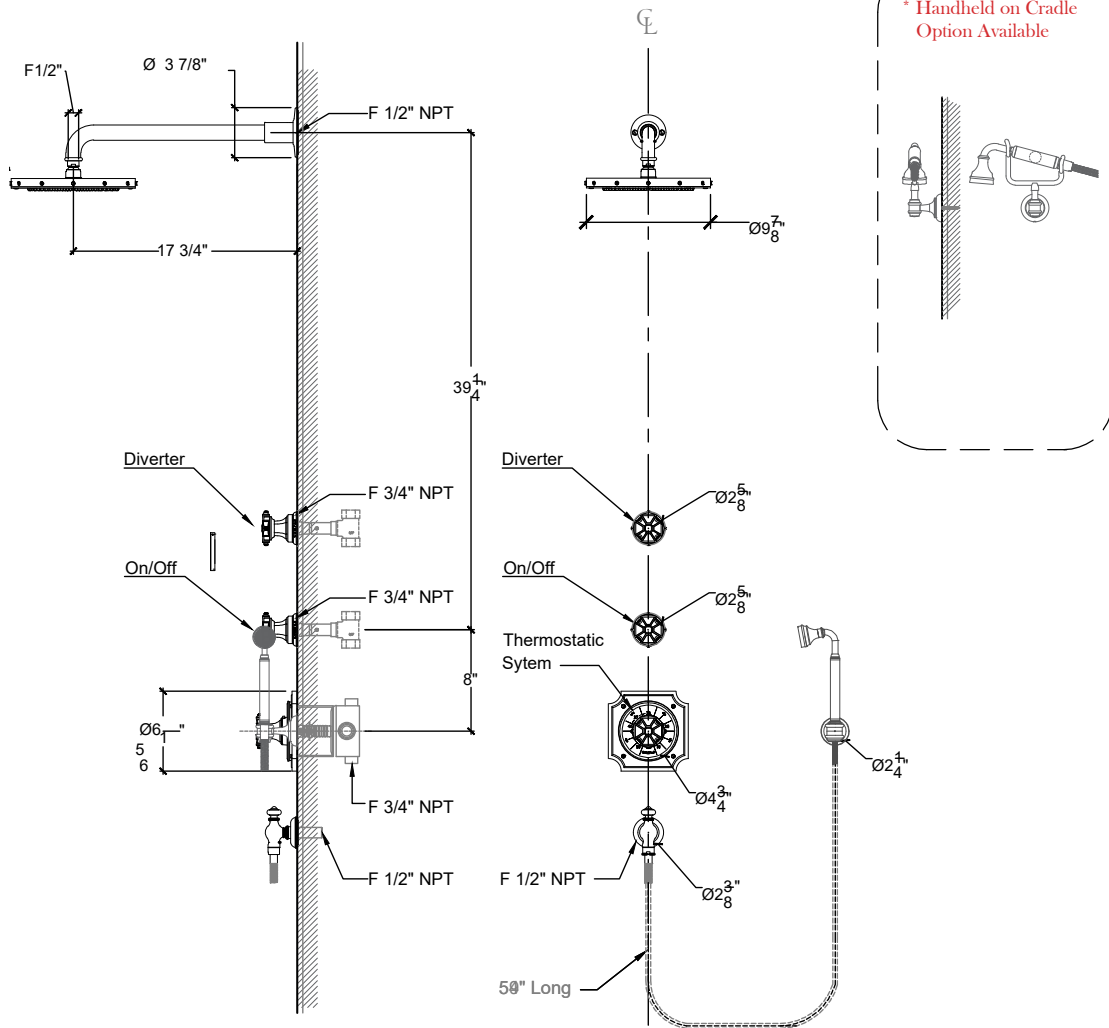

925

INTERNAL SHOWER DIAGRAM

925 Thermostatic Handles with Straight Shower Arm. Hand held on Hook (Hand Held on Cradle Option Available)

Système de douche mural interne avec levier "925"

Ref: #94-125

Copyright © Compass 2010 www.compassstone.com

*Use with any Collection / Shower Arm & Shower Head Options Available

 COMPAS™