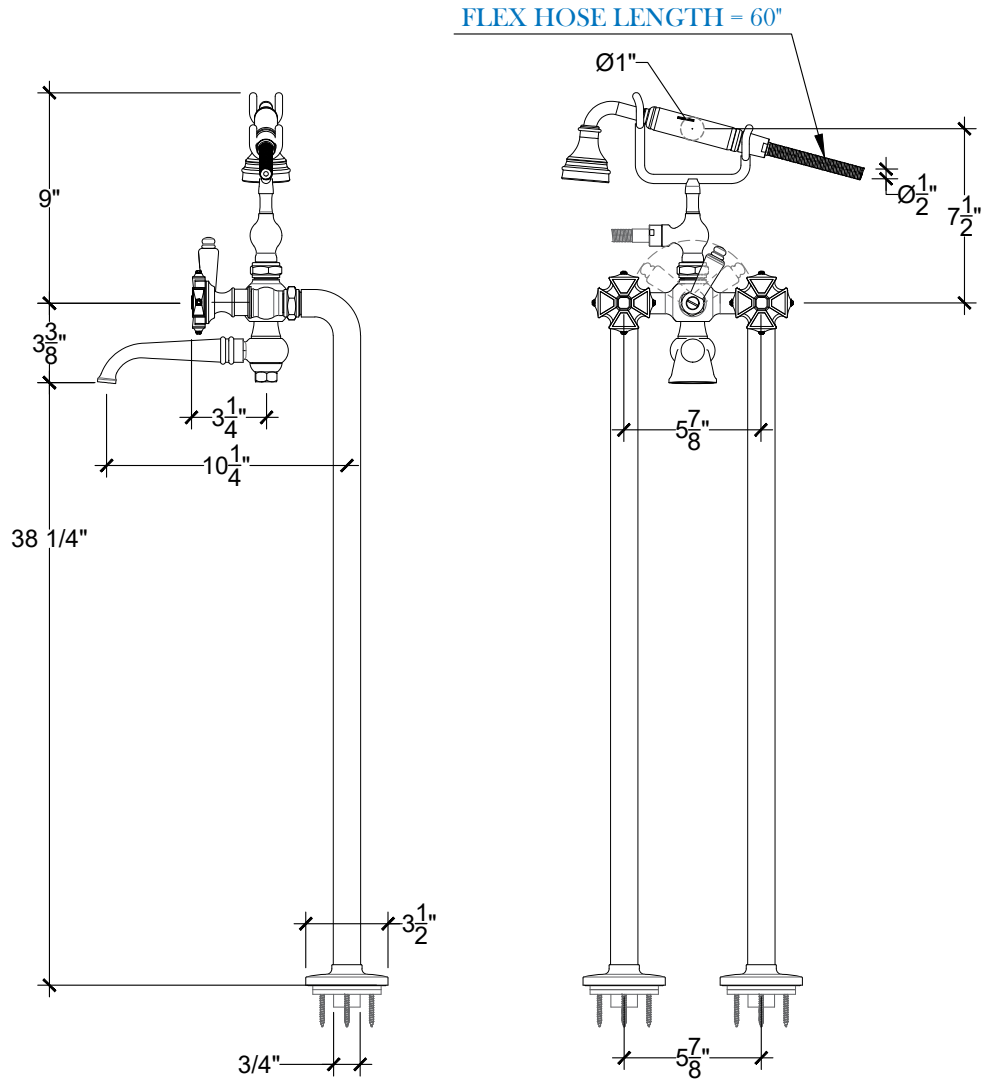

925

925 Floor Mounted Tub Filler with Hand Held- 3/4" NPT  
Melangeur Bain / Douchette sur Colonnes - 3/4" NPT  
Style # 12506255

Copyright © Compas 2010 www.compasstone.com

 COMPAS™

Product Support +1 310 854 3023

REVISED 11-29-2021

Technical Drawings are subject to change at Compas' discretion.