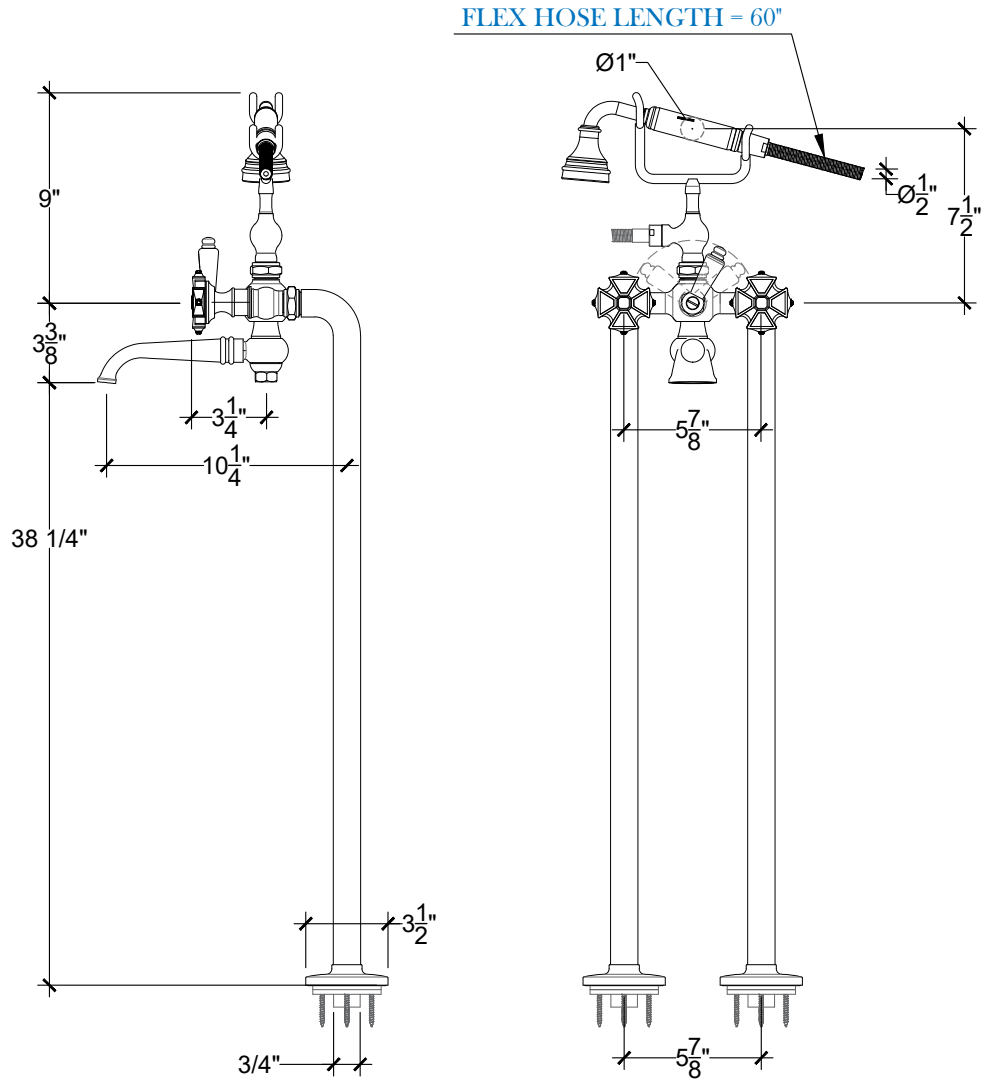

925

925 Floor Mounted Tub Filler with Hand Held - 3/4" NPT
Montage sur sol - Système de bain douche sur colonne 925 - 3/4" NPT
Style # 12506255

Copyright © Compass 2010 www.compassstone.com

 COMPAS™

Product Support +1 310 854 3023

REVISED 11-29-2021

Technical Drawings are subject to change at Compass' discretion.