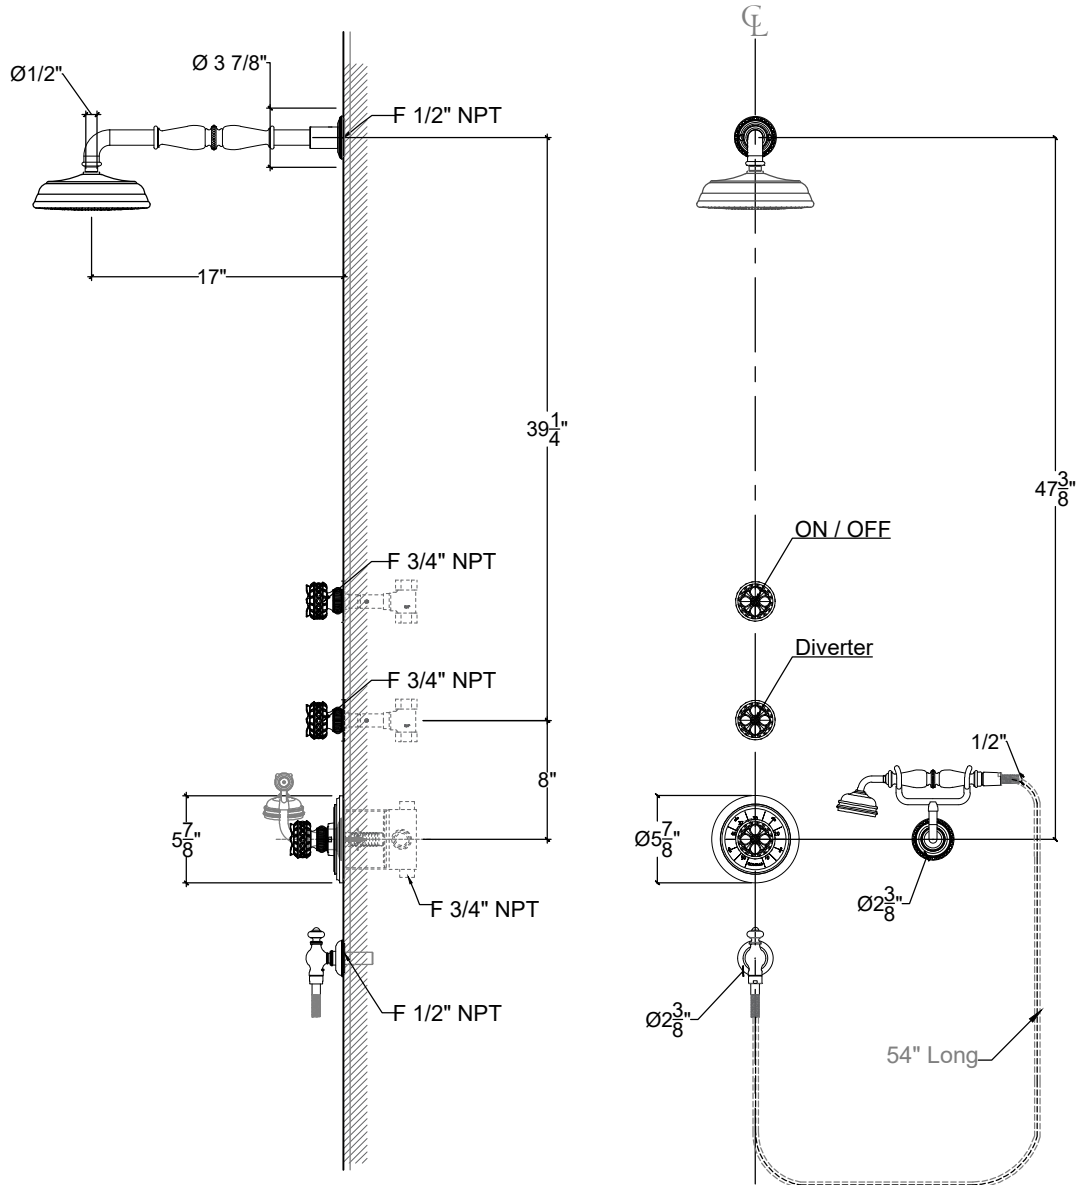

TUDOR

Tudor thermostatic internal shower system. Handheld on cradle.
Thermostatique murale avec poignée "Tudor" et bras droit
Ref# 08906890

Copyright © Compas 2010 www.compassstone.com

* Shower System Available for Cruciform, Tudor, & Segovia Handles