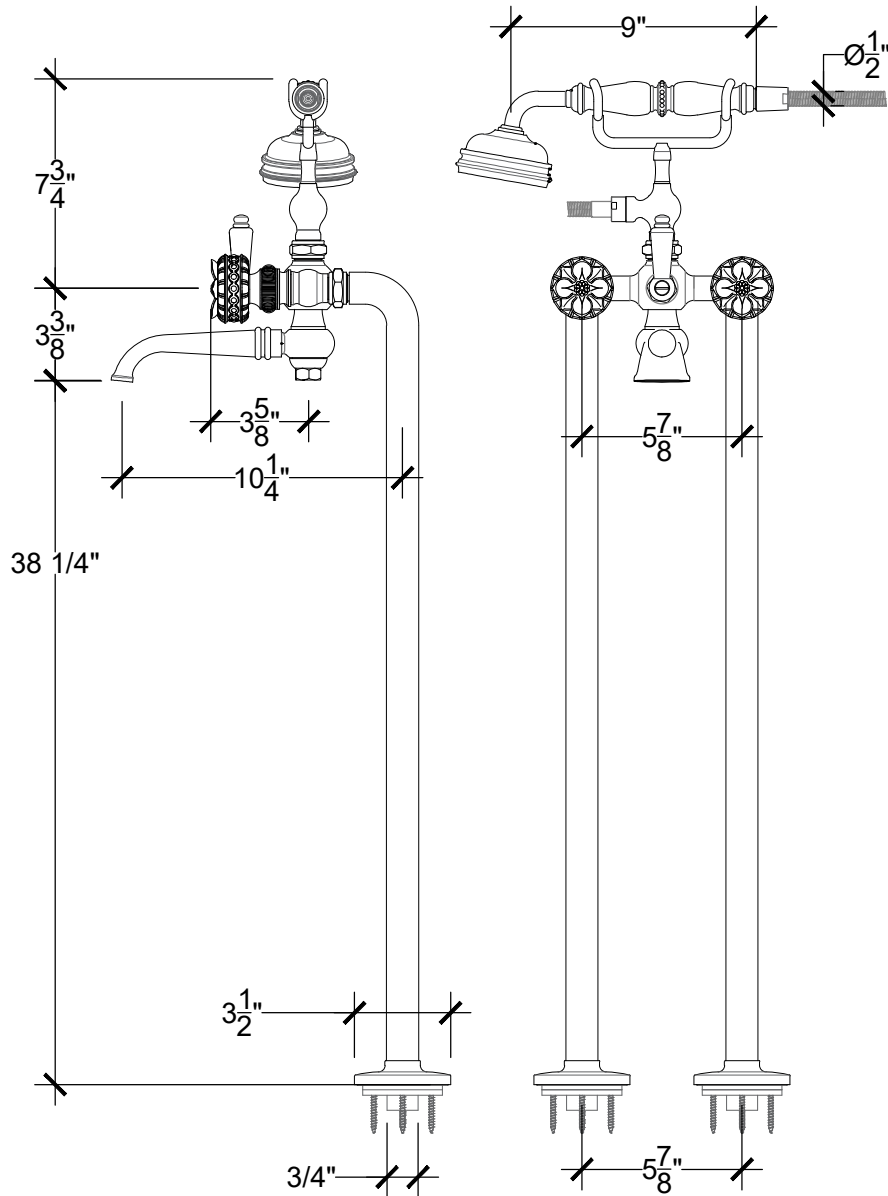

TUDOR

Floor mounted tub filler with handheld on cradle $\frac{3}{4}$ " NPT
Melangeur bain / douchette sur colonnes $\frac{3}{4}$ " NPT
Ref # 08906255

Copyright © Compass 2010 www.compassstone.com

 COMPASS™