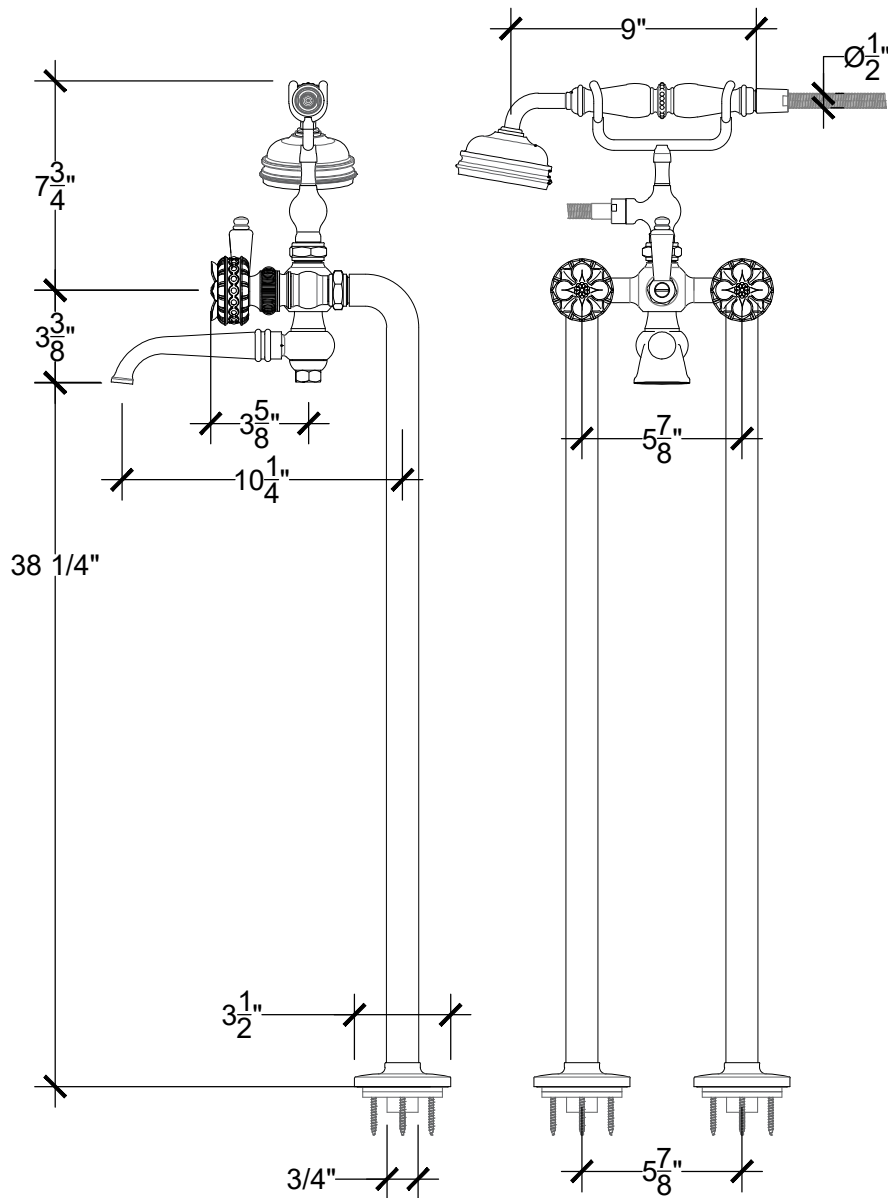

TUDOR

Floor mounted tub filler with handheld on cradle - 3/4" NPT

Montage sur sol - Système de bain douche sur colonne Tudor - 3/4" NPT

Ref # 08906255

Copyright © Compas 2010 www.compassstone.com

 COMPAS™

REVISED 02-25-2022