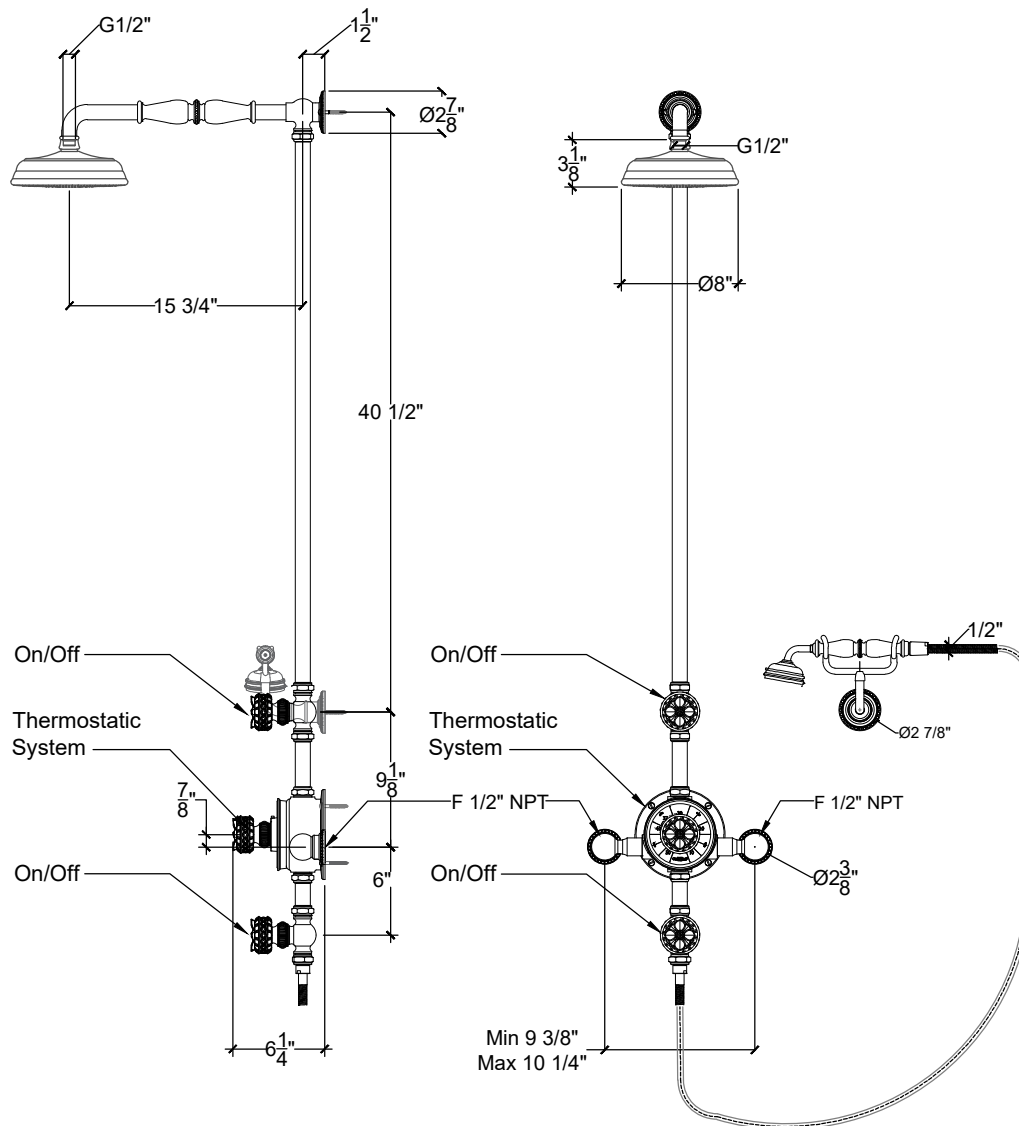

TUDOR

Exposed Shower System with Hand Shower Ensemble
Ensemble Douche Thermostatique apparent avec Douchette
Ref # 8906390

Copyright © Compas 2010 www.compasstone.com

* Shower System Available for Cruciform, Tudor, & Segovia Handles