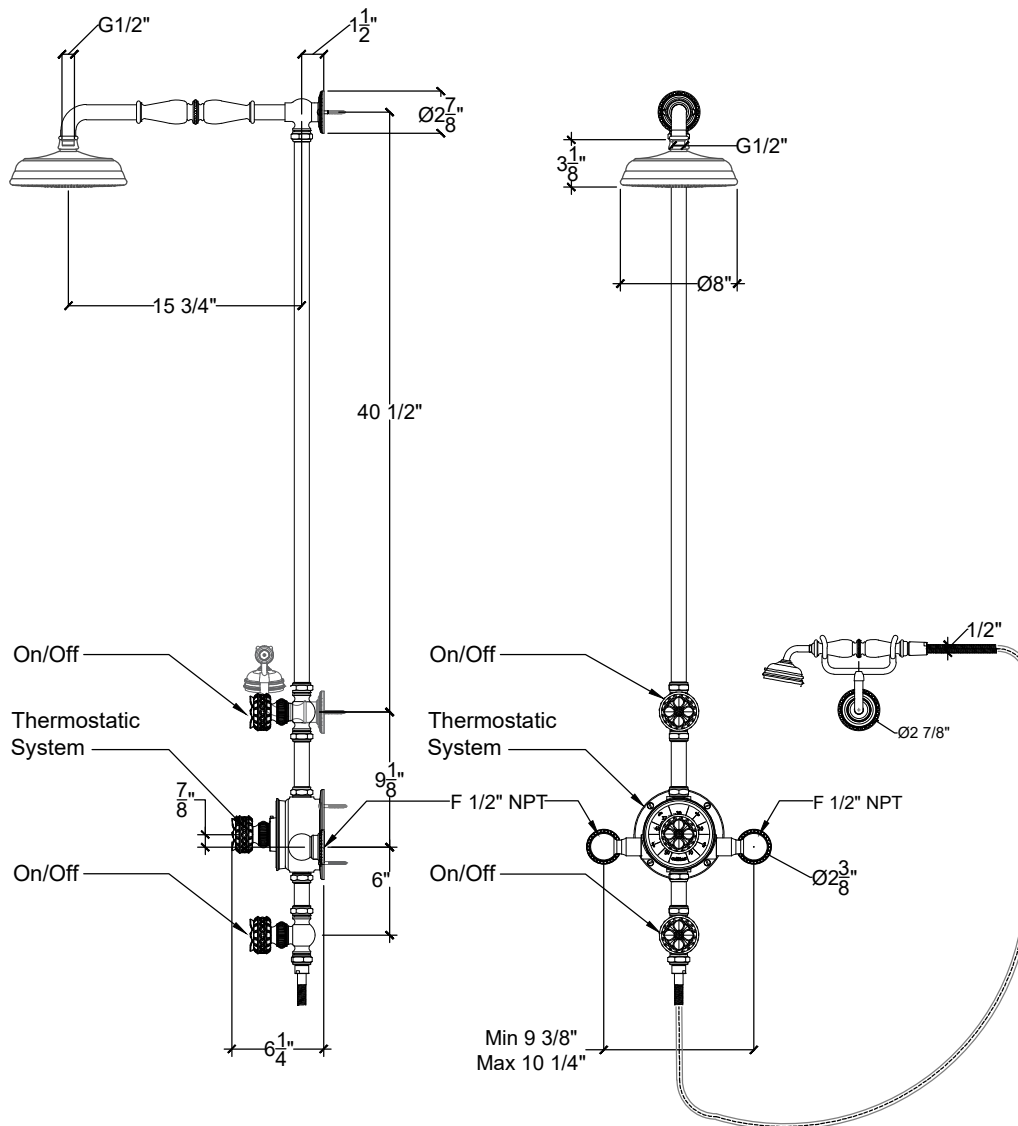

TUDOR

Exposed Shower System with Hand Shower Ensemble
Ensemble Douche Thermostatique apparent avec Douchette sur crochet, bras droit
Ref # 08906390

Copyright © Compas 2010 www.compasstone.com

* Shower System Available for Cruciform, Tudor, & Segovia Handles