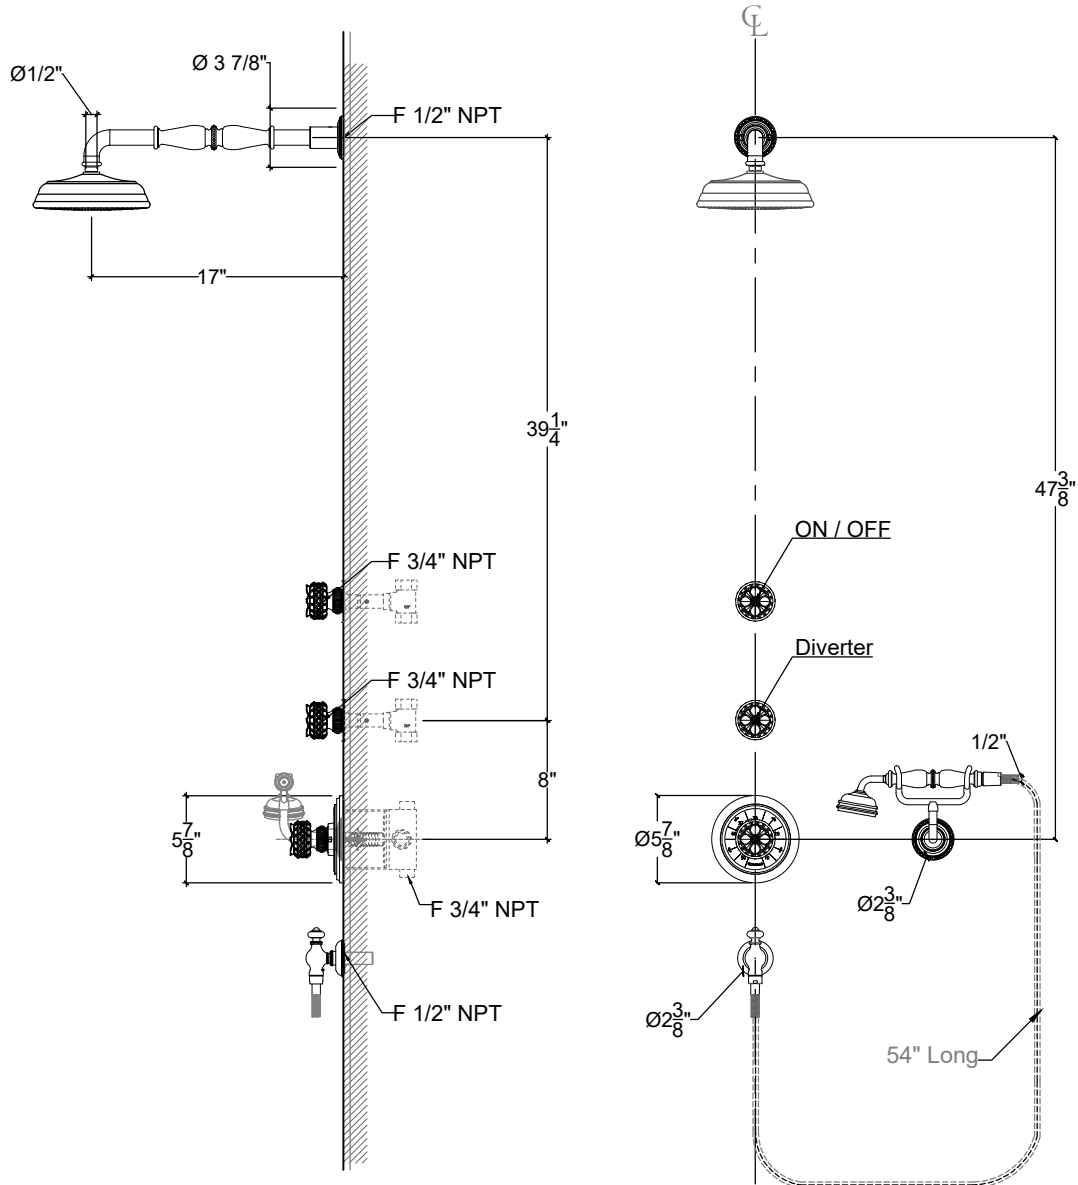

TUDOR

Tudor thermostatic internal shower system. Handheld on cradle.

Système de douche mural intern avec poignée "Tudor"

Ref# 94-089

Copyright © Compas 2010 www.compassstone.com

* Shower System Available for Cruciform, Tudor, & Segovia Handles