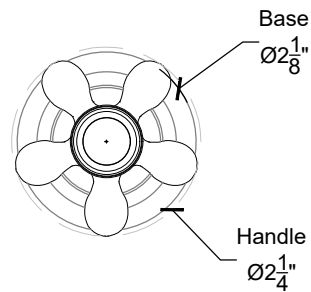

RETRO

Retro Wall Mounted Handle for Tub/Shower - 3/4" NPT
Montage mural - Poignee Retro pour douche/baignoire - 3/4" NPT
Style # 011506735

Copyright © Compas 2010 www.compassstone.com