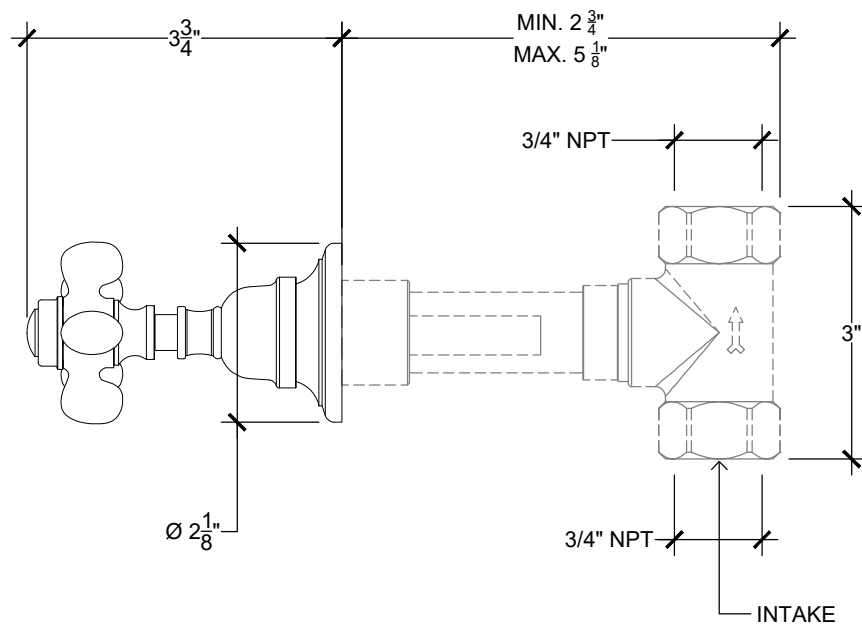

RETRO

Retro Wall Mounted Handle for Tub/Shower - 3/4" NPT
Montage mural - Poignee Retro pour douche/baignoire - 3/4" NPT
Style # 011506735

Copyright © Compas 2010 www.compassstone.com