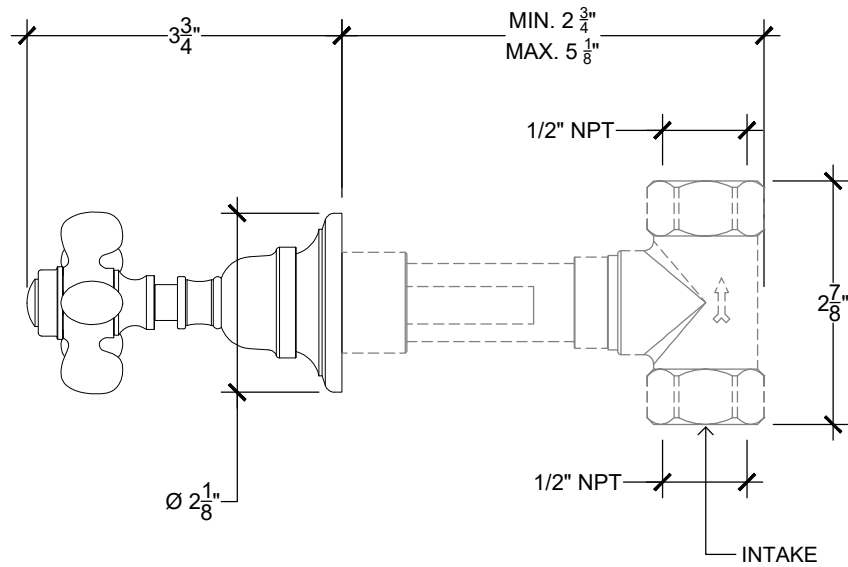

RETRO

Retro Wall Mounted Handle - 1/2" NPT
Système mural - Poignée Retro - 1/2" NPT
Style # 011506730

Copyright © Compas 2010 www.compassstone.com