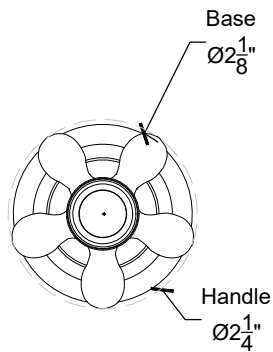

RETRO

Retro Wall Mounted Handle - 1/2" NPT
Système mural - Poignée Retro - 1/2" NPT
Style # 011506730

Copyright © Compas 2010 www.compassstone.com