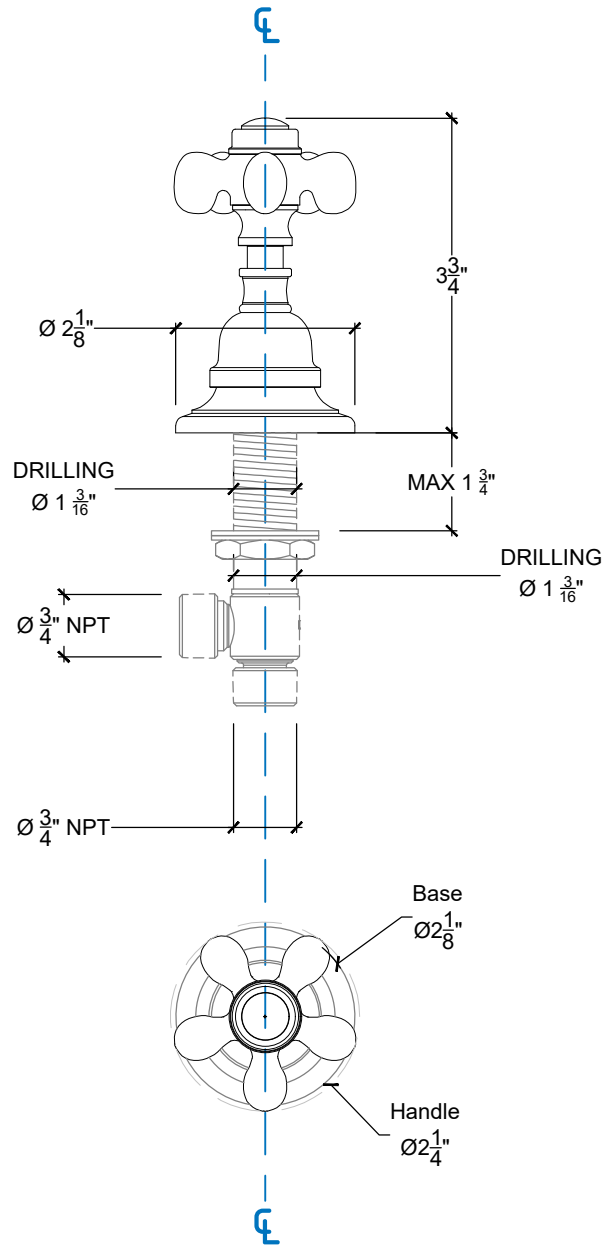

RETRO

Retro Deck Mounted Handle for Tub - 3/4" NPT
Montage sur plan - Poignée Retro pour Baignoire - 3/4" NPT
Style# 11501725

Copyright © Compas 2010 www.compassstone.com