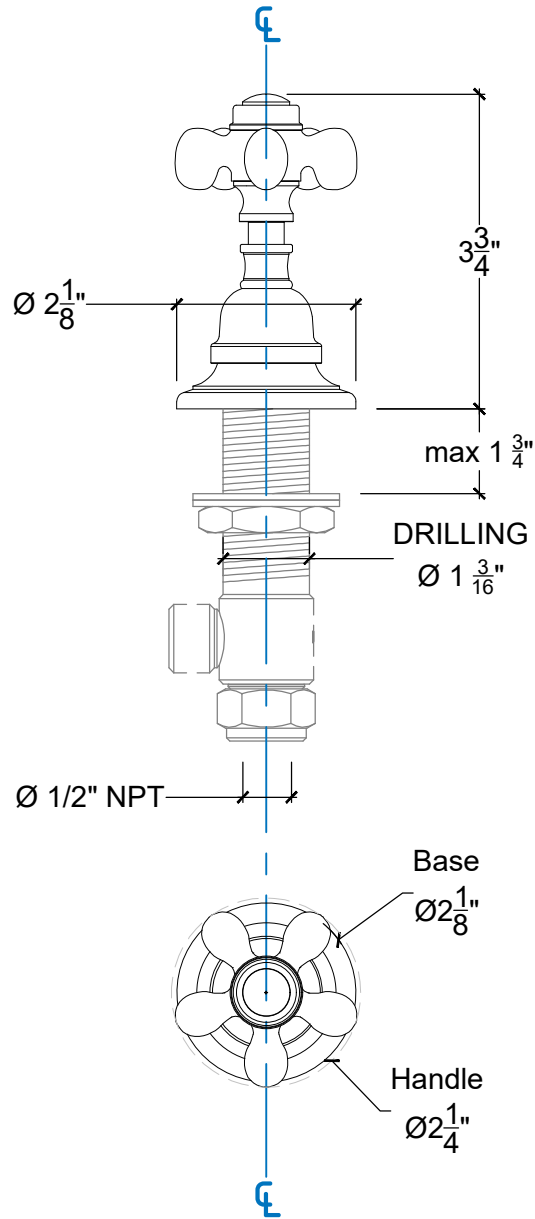

RETRO

Retro Deck Mounted Handle - 1/2" NPT
Montage sur plan - Poignee Retro - 1/2" NPT
Style# 011501720

Copyright © Compas 2010 www.compassstone.com