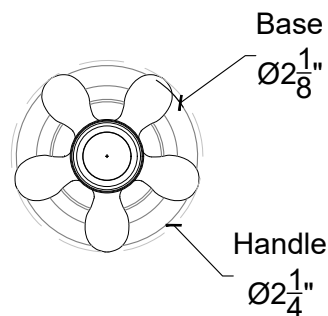

RETRO

Retro Wall Mounted Handle for Tub/Shower - 3/4" NPT

Arret murale - 3/4" NPT

Style # 11506735

Copyright © Compas 2010 www.compasstone.com