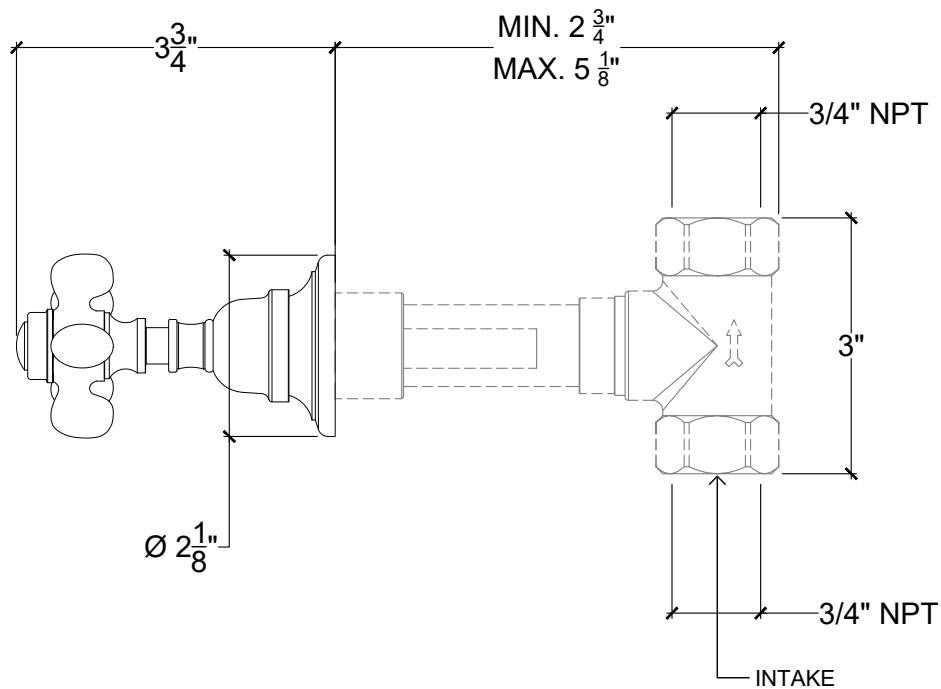

RETRO

Retro Wall Mounted Handle for Tub/Shower - 3/4" NPT

Arret murale - 3/4" NPT

Style # 11506735

Copyright © Compas 2010 www.compasstone.com