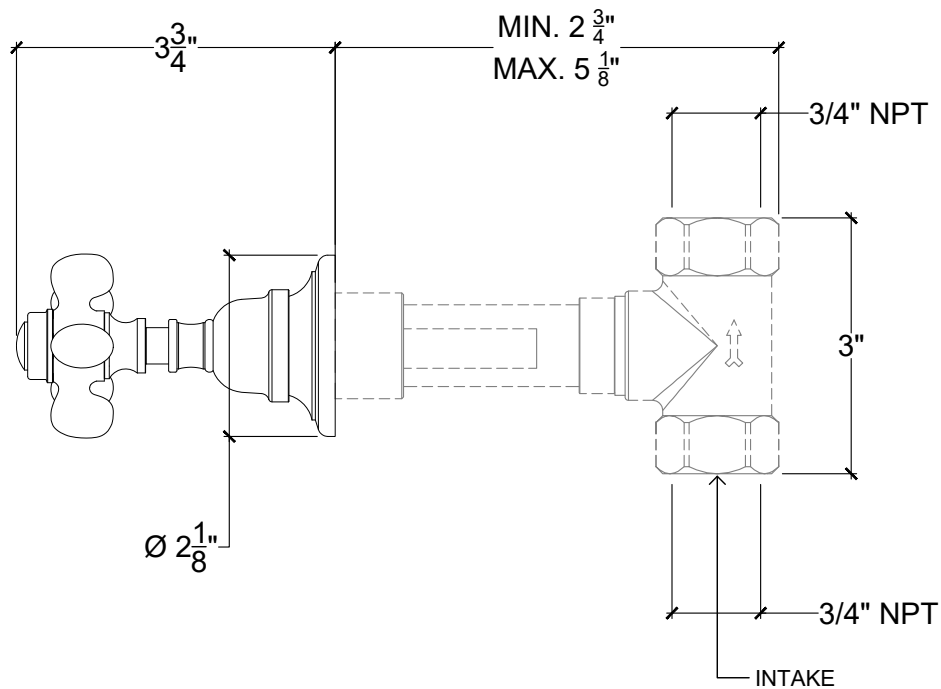

RETRO

Retro Wall Mounted Handle for Tub/Shower - 3/4" NPT
Montage mural - Levier Retro pour douche/baignoire - 3/4" NPT
Style # 11506735

Copyright © Compas 2010 www.compasstone.com