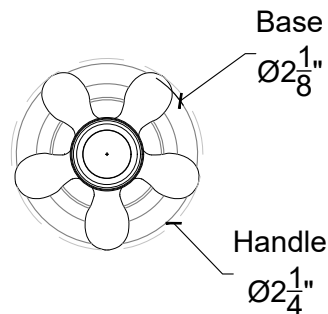

RETRO

Retro Wall Mounted Handle for Tub/Shower - 3/4" NPT
Montage mural - Levier Retro pour douche/baignoire - 3/4" NPT
Style # 11506735

Copyright © Compas 2010 www.compasstone.com