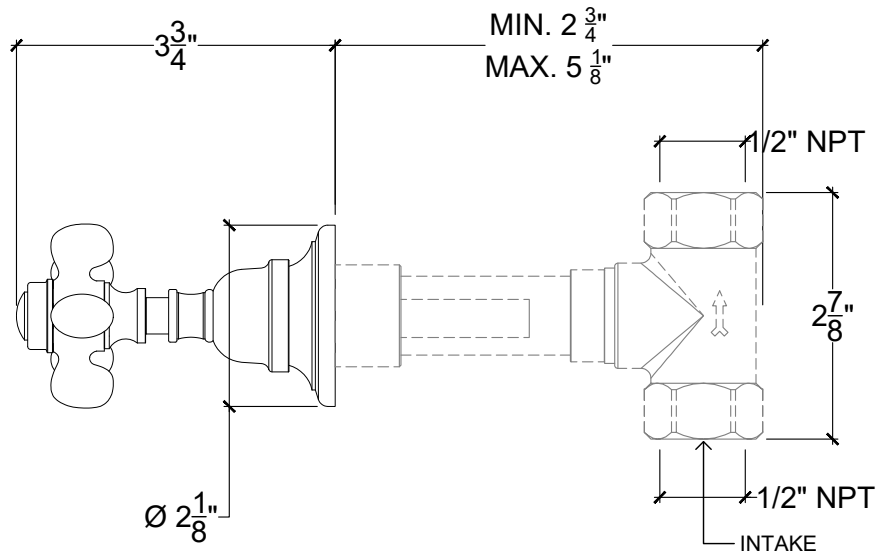

# RETRO

Retro Wall Mounted Handle - 1/2" NPT  
Système mural - Levier Retro - 1/2" NPT  
Style # 11506730

Copyright © Compas 2010 www.compasstone.com