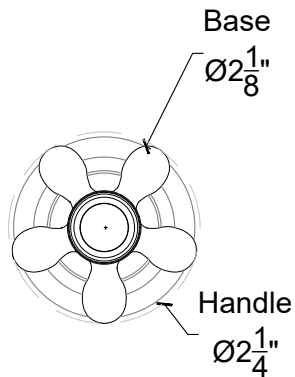

# RETRO

Retro Wall Mounted Handle - 1/2" NPT  
Système mural - Levier Retro - 1/2" NPT  
Style # 11506730

Copyright © Compas 2010 www.compasstone.com