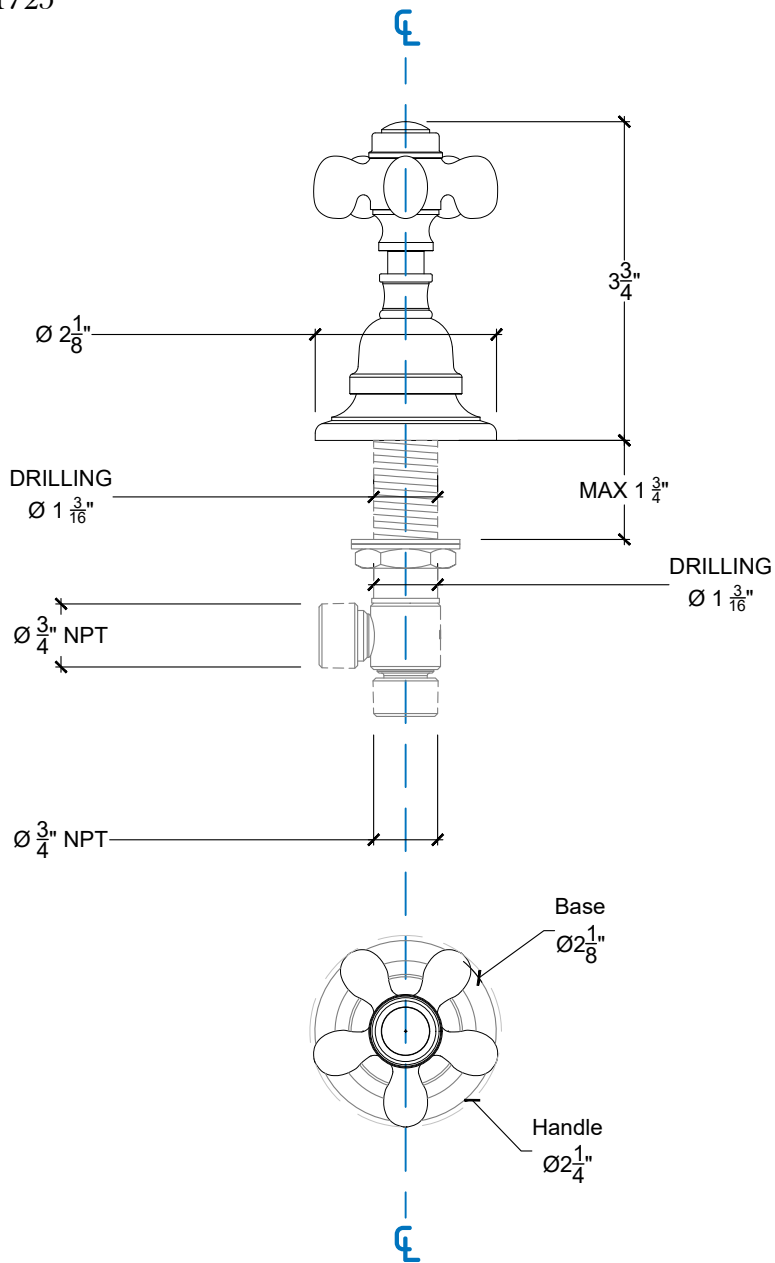

RETRO

Retro Deck Mounted Handle for Tub/Shower - 3/4" NPT Arret sur plan - 3/4" NPT
Style# 11501725

Copyright © Compas 2010 www.compasstone.com

Product Support + 310 854 3023

Technical Drawings are subject to change at Compas' discretion.