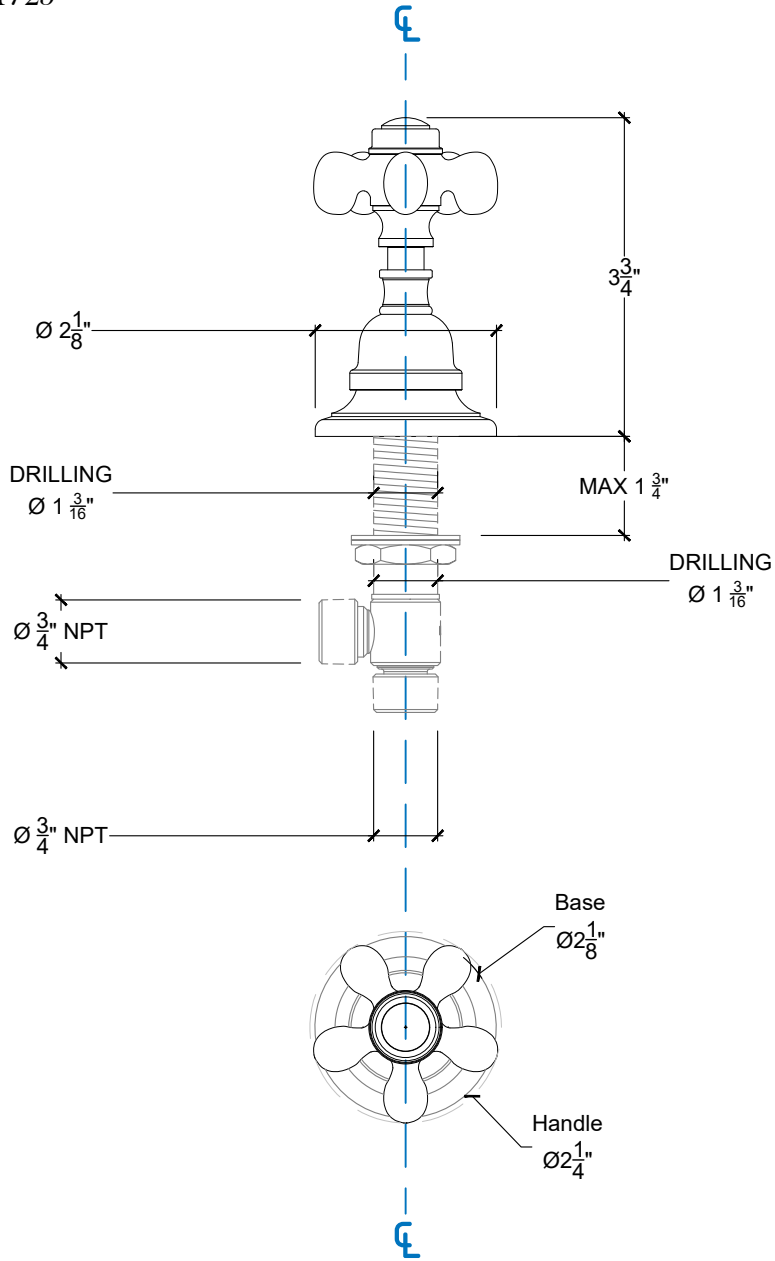

# RETRO

Retro Deck Mounted Handle for Tub - 3/4" NPT  
Montage sur plan - Levier Retro pour Baignoire - 3/4" NPT  
Style# 11501725

Copyright © Compas 2010 www.compasstone.com