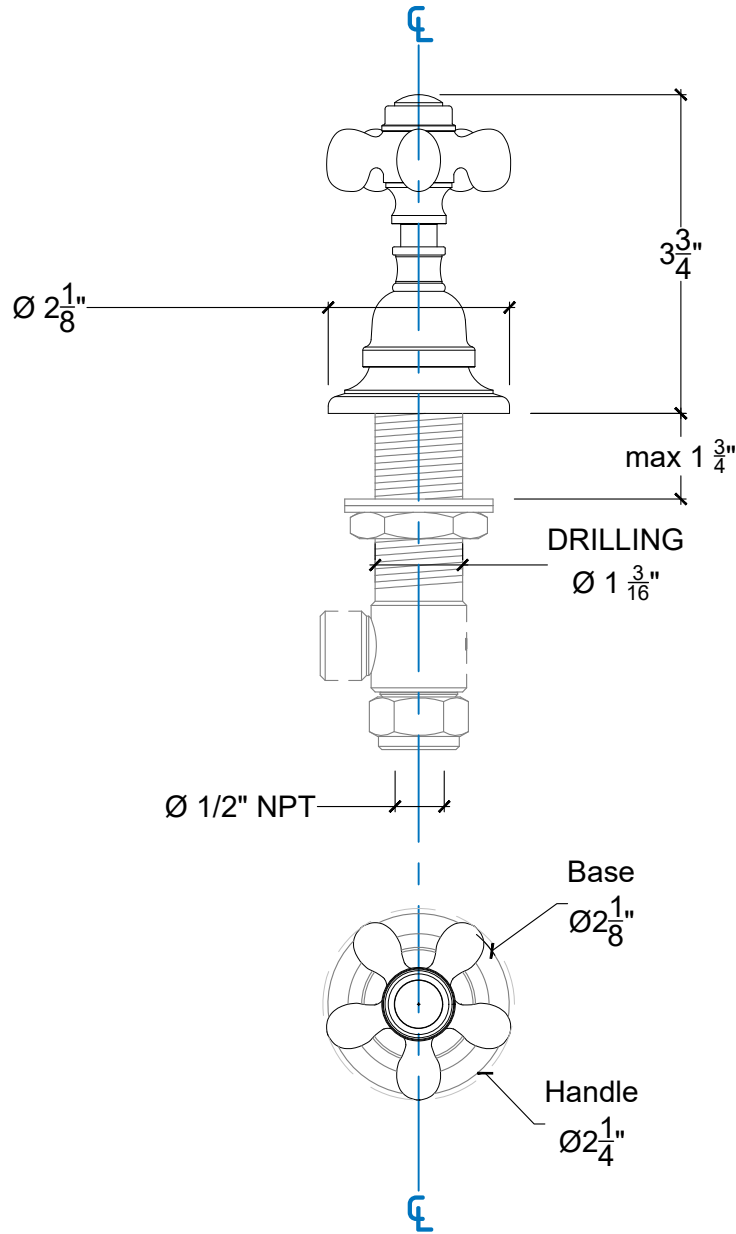

RETRO

Retro Deck Mounted Handle - 1/2" NPT
Arret sur plan - 1/2" NPT
Style# 11501720

Copyright © Compas 2010 www.compasstone.com