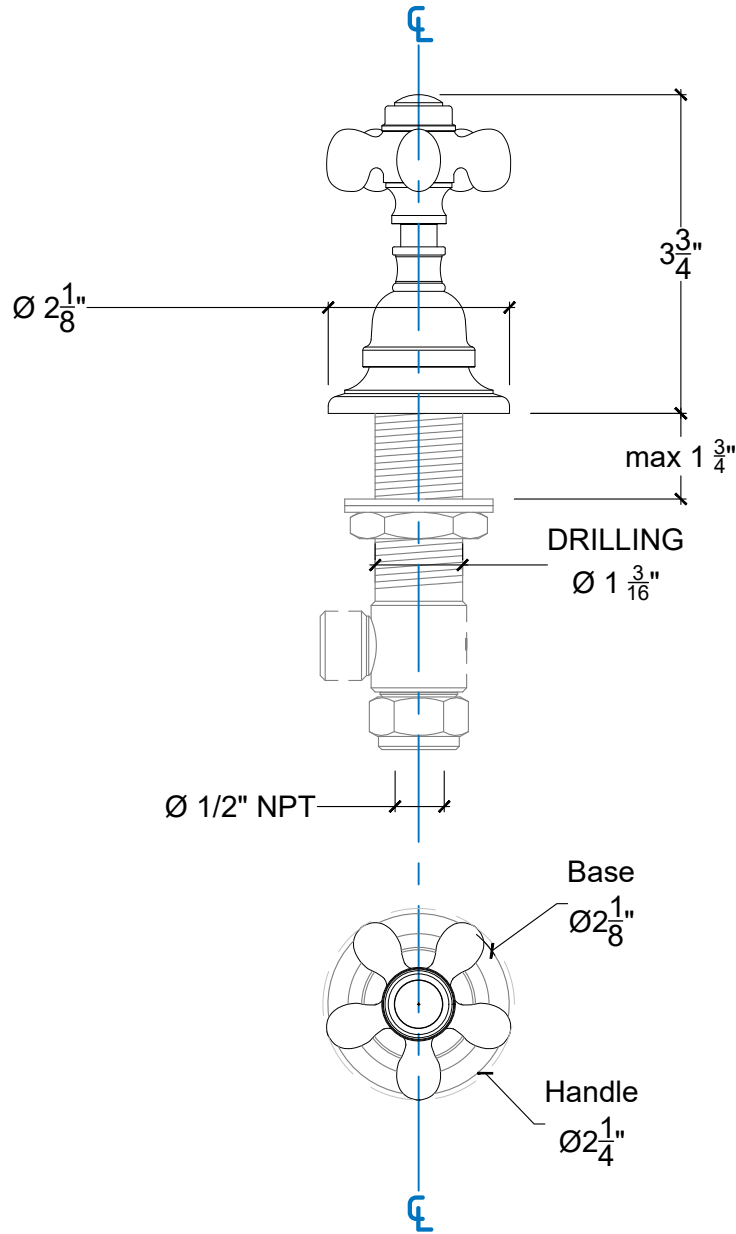

RETRO

Retro Deck Mounted Handle - 1/2" NPT
Montage sur plan - Levier Retro - 1/2" NPT
Style# 11501720

Copyright © Compas 2010 www.compasstone.com

Product Support + 310 854 3023

Technical Drawings are subject to change at Compas' discretion.