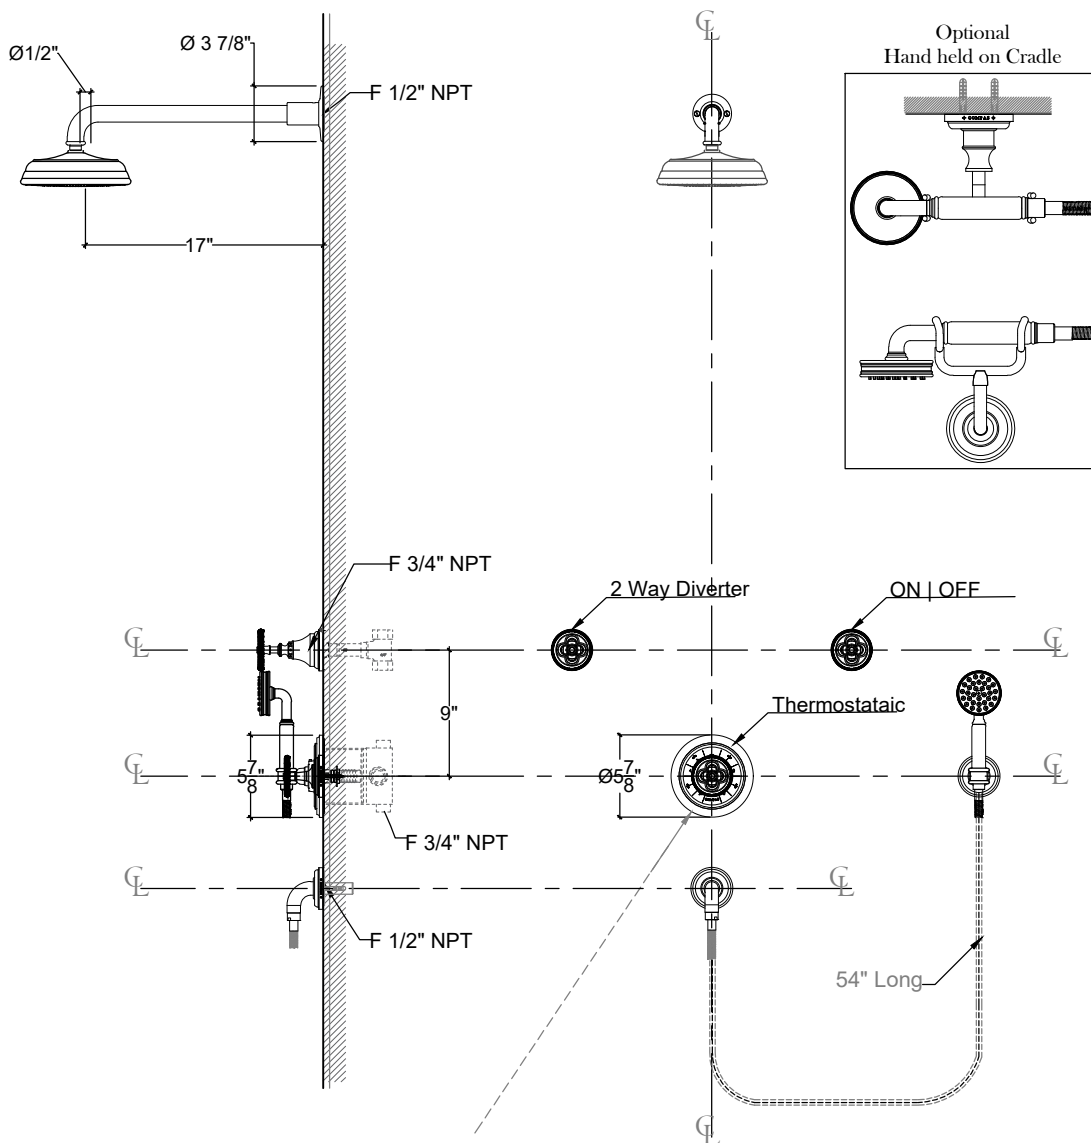

QUADROLOBE

Quadrolobe thermostatic internal shower system. Hand held on hook.
Système de douche mural interne avec levier "Quadrolobe"
Ref # 94-021

Copyright © Compass 2010 www.compassstone.com

* Goldroned Lever Thermostatic Option Available

* Use with any Collection / Shower Arm & Shower Head Options Available

 COMPAS™