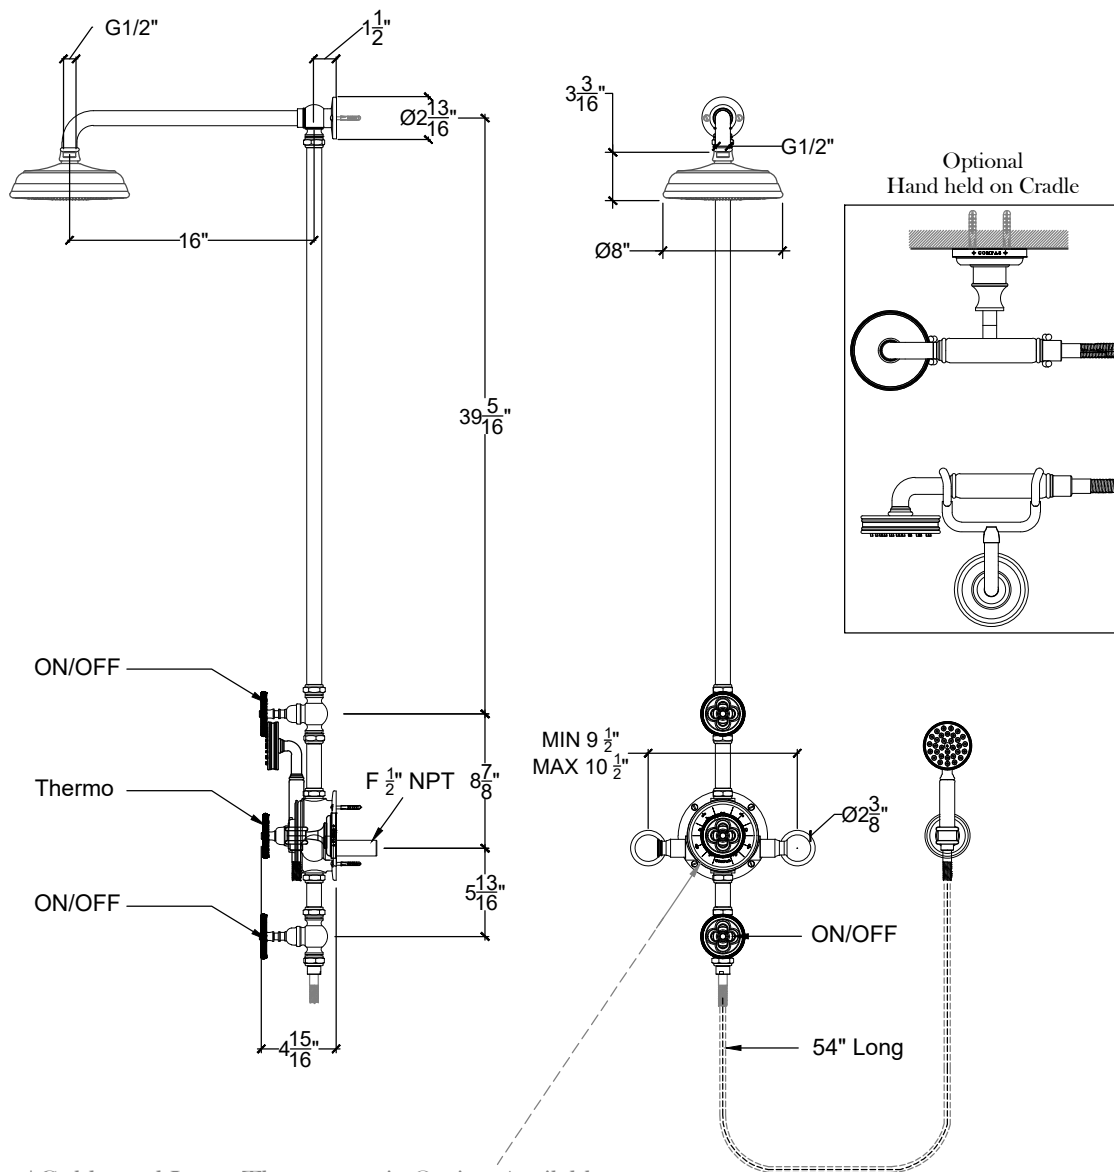

# QUADROLOBE

Exposed Shower System with Quadrolobe Handles Shower Ensemble; Straight Arm.  
Ensemble Douche Thermostatique apparent avec Douchette sur crochet; Bras Droit  
Style # 02106390

Copyright © Compas 2010 www.compasstone.com

\* Goldroned Lever Thermostatic Option Available

 COMPAS™