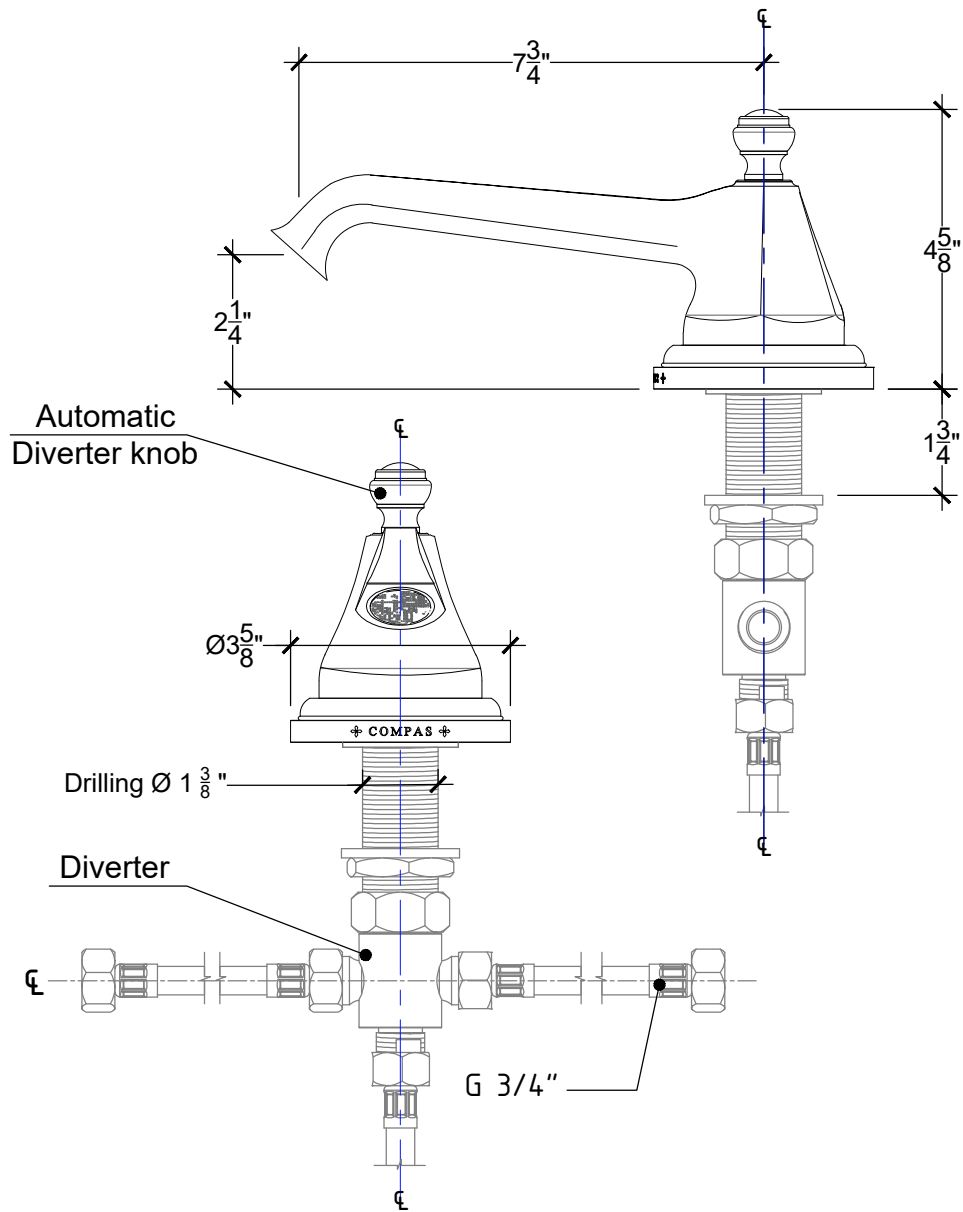

QUADROLOBE

Deck Mount Regalia Spout with integrated diverter for Tub - 3/4" NPT
Bec sure gorge pout bain - Quadrolobe Regalia - 3/4" NPT
Style# 2106167

Copyright © Compas 2010 www.compassstone.com