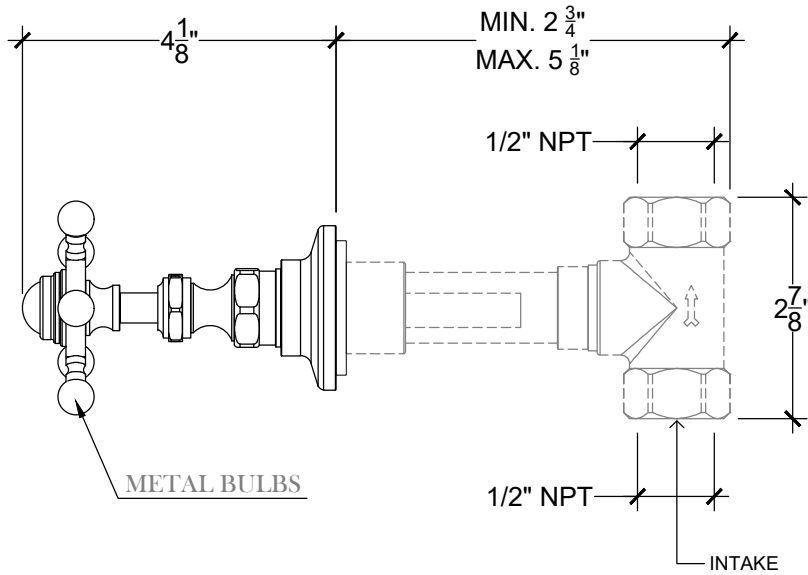

MARINE

Marine Wall Mounted Metal Handles - 1/2" NPT
Système mural - Poignée métallique Marine - 1/2" NPT
Style # 05606730

Copyright © Compas 2010 www.compassstone.com