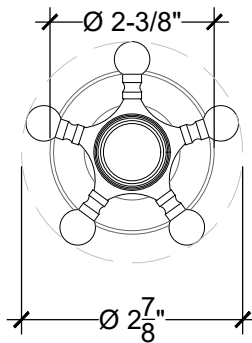

MARINE

Marine Wall Mounted Metal Handles - 1/2" NPT
Système mural - Poignée métallique Marine - 1/2" NPT
Style # 05606730

Copyright © Compas 2010 www.compassstone.com