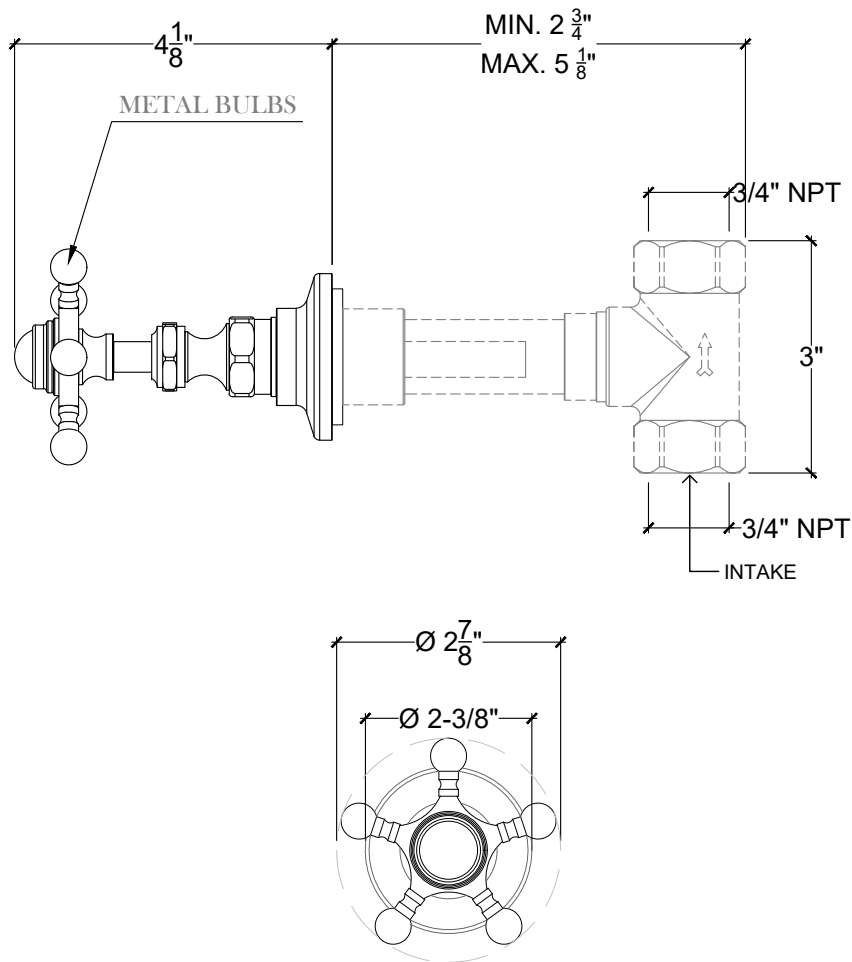

MARINE

Marine Wall Mounted Metal Handles for Tub/Shower - 3/4" NPT

Arret murale - 3/4" NPT

Style # 05606735

Copyright © Compas 2010 www.compassstone.com

Product Support + 310 854 3023

Technical Drawings are subject to change at Compas' discretion.