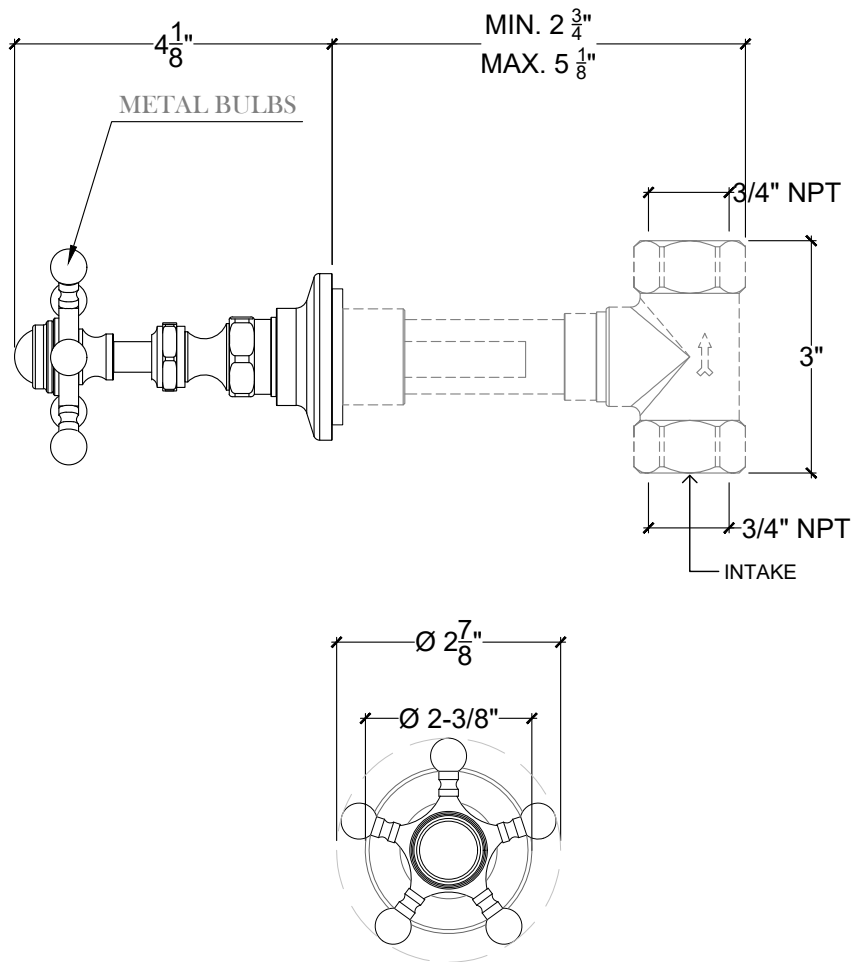

MARINE

Marine Wall Mounted Metal Handles for Tub/Shower - 3/4" NPT
Système mural - Levier métallique Marine pour douche/baignoire - 3/4" NPT
Style # 05606735

Copyright © Compas 2010 www.compassstone.com