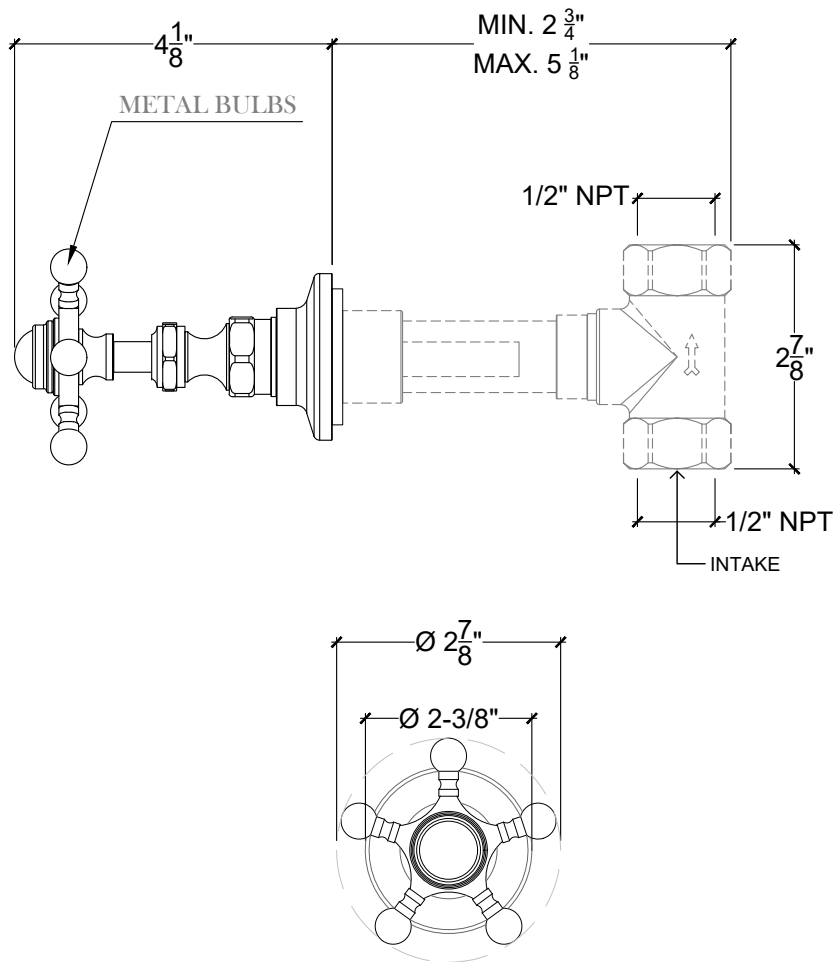

MARINE

Marine Wall Mounted Metal Handles - 1/2" NPT

Arret murale - 1/2" NPT

Style # 05606730

Copyright © Compas 2010 www.compassstone.com

Product Support + 310 854 3023

Technical Drawings are subject to change at Compas' discretion.