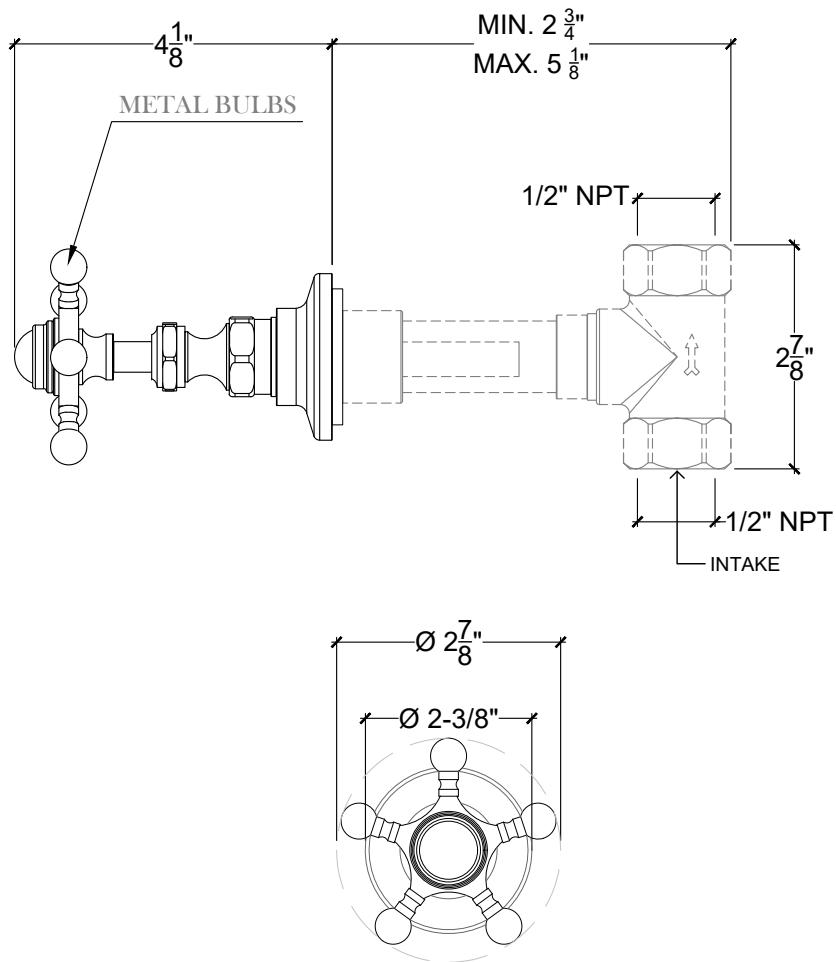

MARINE

Marine Wall Mounted Metal Handles - 1/2" NPT
Système mural - Levier métallique Marine - 1/2" NPT
Style # 05606730

Copyright © Compas 2010 www.compassstone.com

Product Support + 310 854 3023

Technical Drawings are subject to change at Compas' discretion.