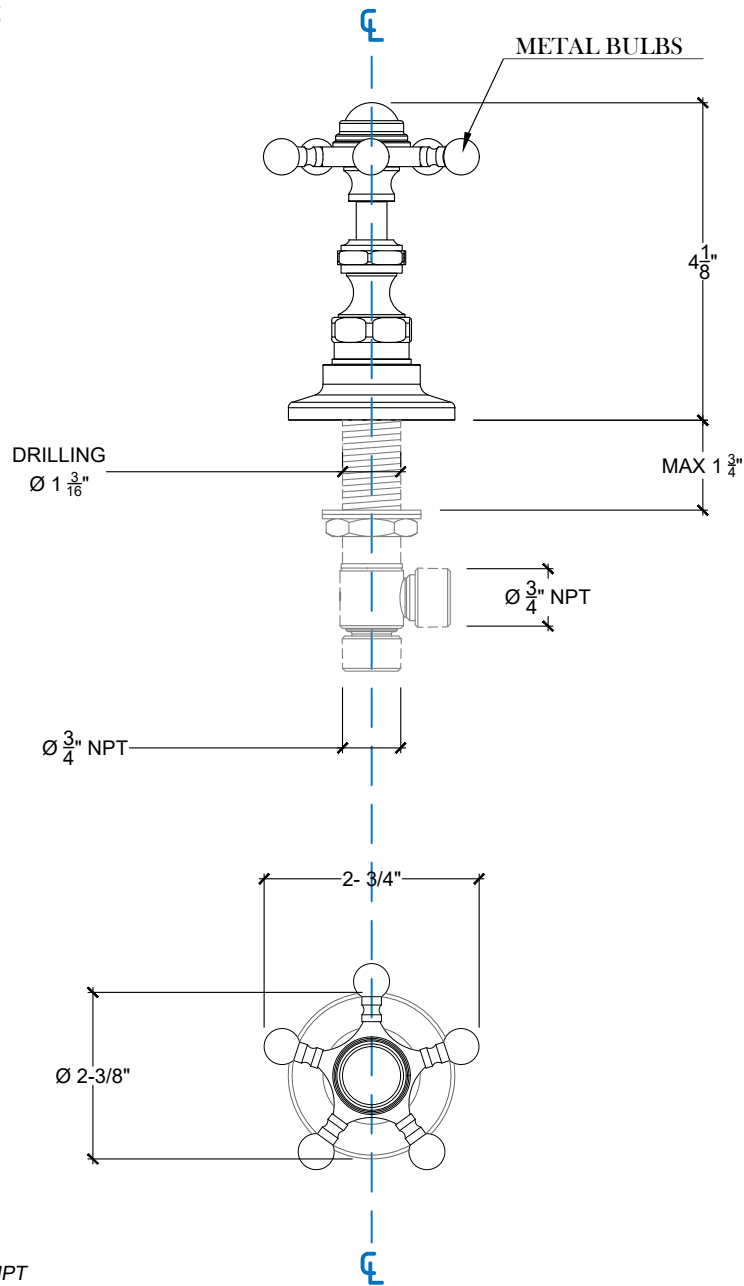

# MARINE

Marine Deck Mounted Metal Handle for Tub/Shower - 3/4" NPT  
Arret sur plan - 3/4" NPT  
Style # 5606725

Copyright © Compas 2010 www.compassstone.com

\* AVAILABLE IN 1/2" NPT