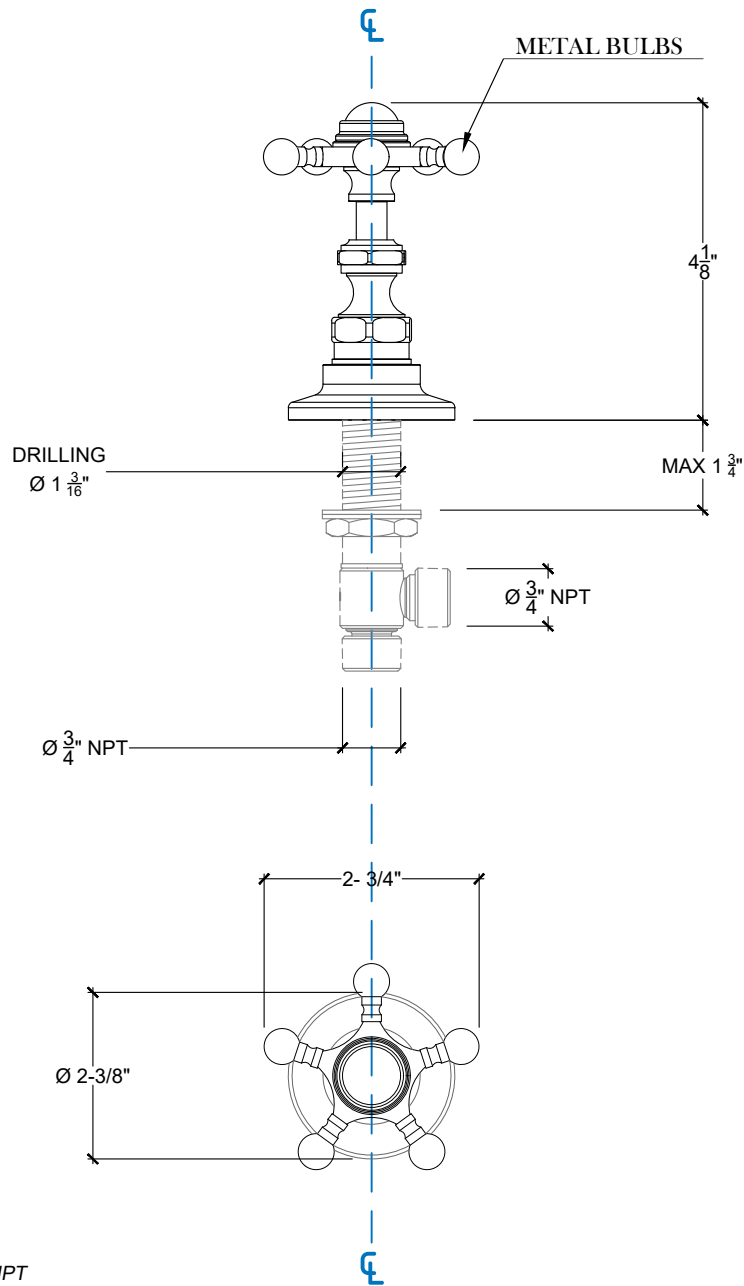

MARINE

Marine Deck Mounted Metal Handle for Tub - 3/4" NPT Montage sur plan - Levier métallique pour Baignoire - 3/4" NPT

Style # 05606725

Copyright © Compas 2010 www.compasstone.com

* AVAILABLE IN 1/2" NPT