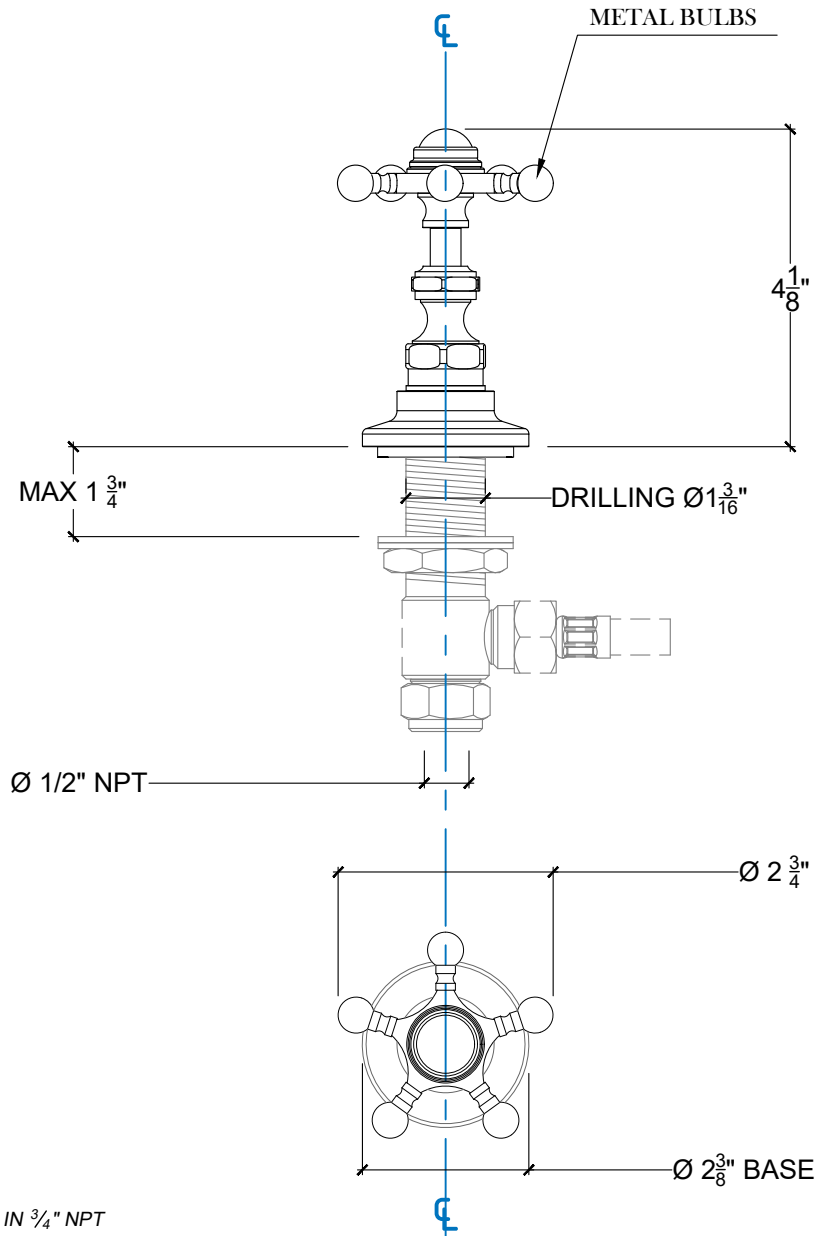

MARINE

Marine Deck Mounted Metal Handles - 1/2" NPT

Arret sur plan - 1/2" NPT

Style # 5606720

Copyright © Compas 2010 www.compassstone.com

* AVAILABLE IN 3/4" NPT

COMPAS™