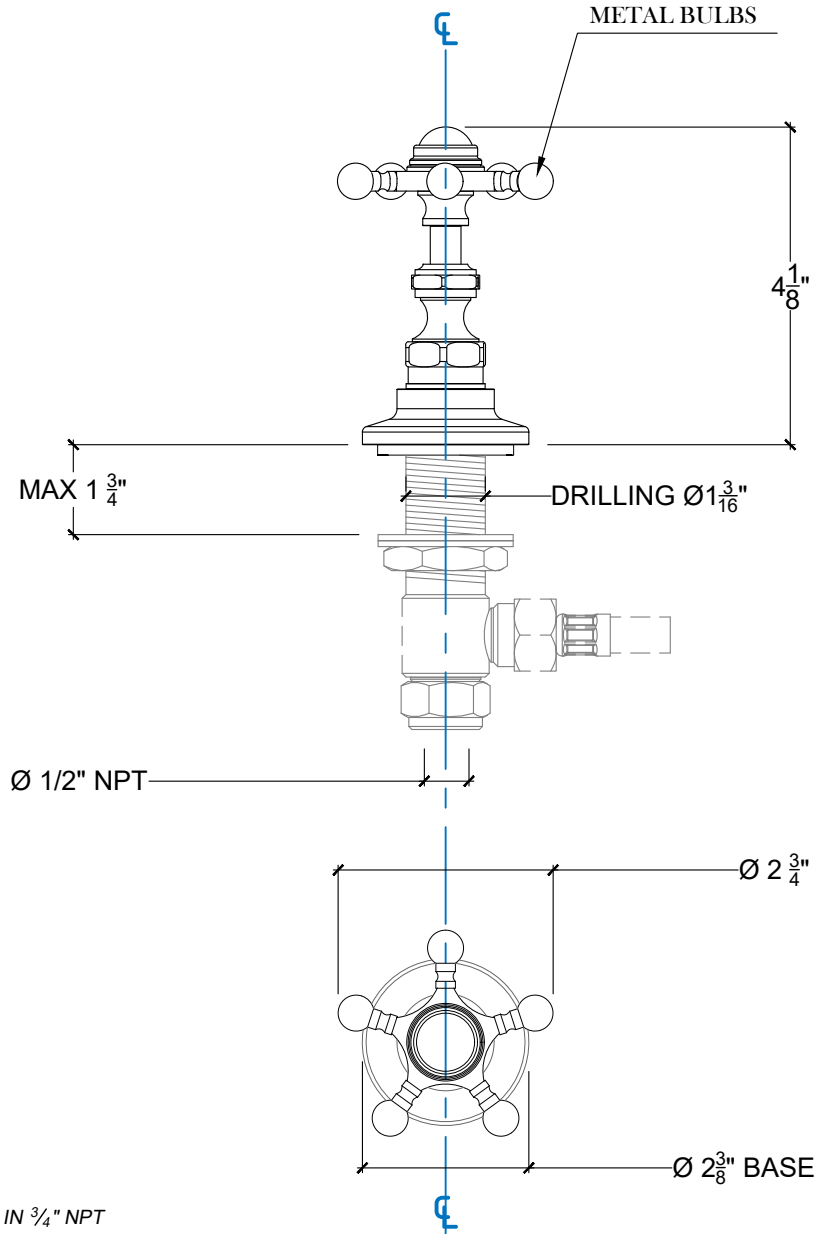

MARINE

Marine Deck Mounted Metal Handles - 1/2" NPT

Montage sur plan - Levier Métallique Marine - 1/2" NPT

Style # 05606720

Copyright © Compas 2010 www.compasstone.com

* AVAILABLE IN 3/4" NPT

COMPAS™