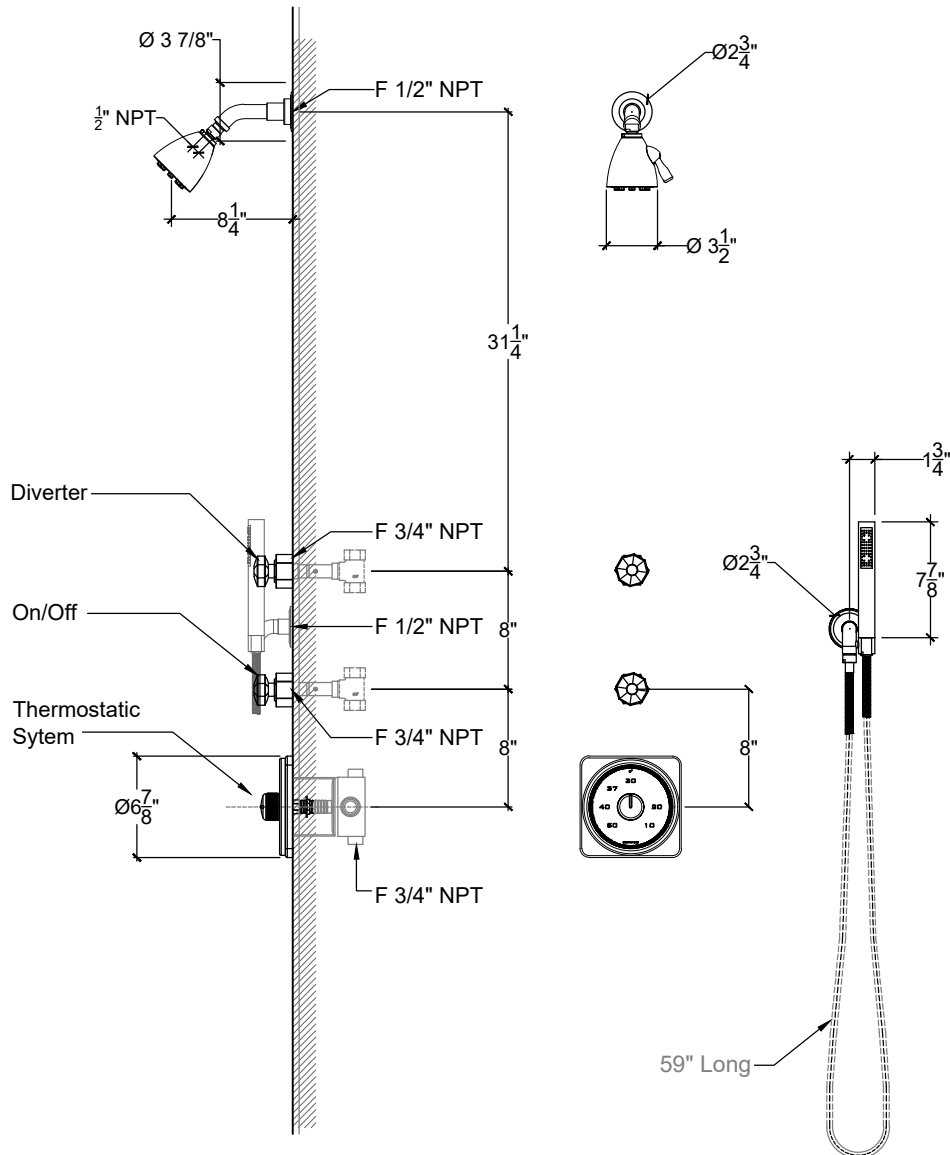

LOULOU

Loulou Thermostatic Internal Shower System. Hand held on Hook
Thermostatique morale avec levier " Loulou " el bras droit
Ref # 17106390

Copyright © Compas 2010 www.compassstone.com

*Use with any Collection / Shower Arm & Shower Head Options Available