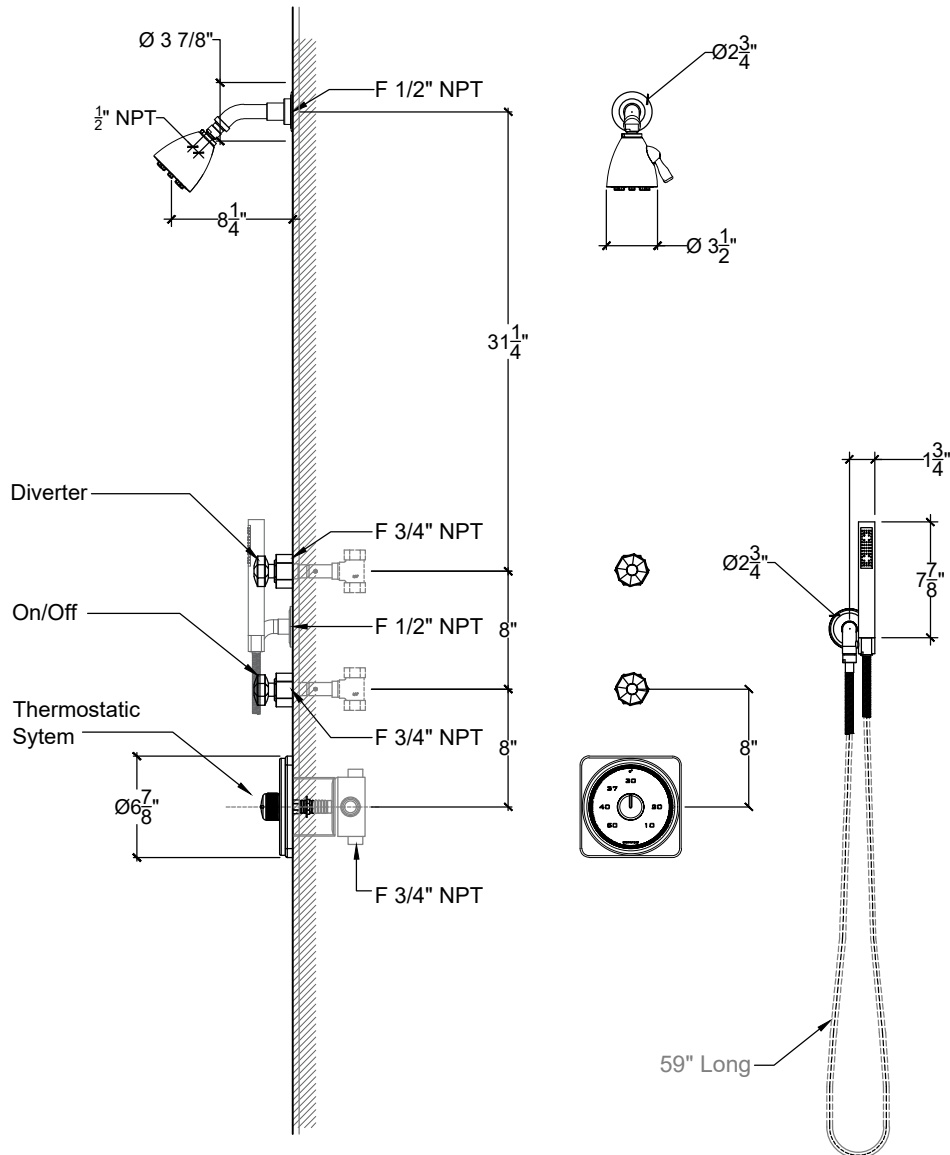

LOULOU

Loulou Thermostatic Internal Shower System. Hand held on Hook
Système de douche mural interne avec levier Loulou.
Ref # 94-171

Copyright © Compas 2010 www.compassstone.com

*Use with any Collection / Shower Arm & Shower Head Options Available