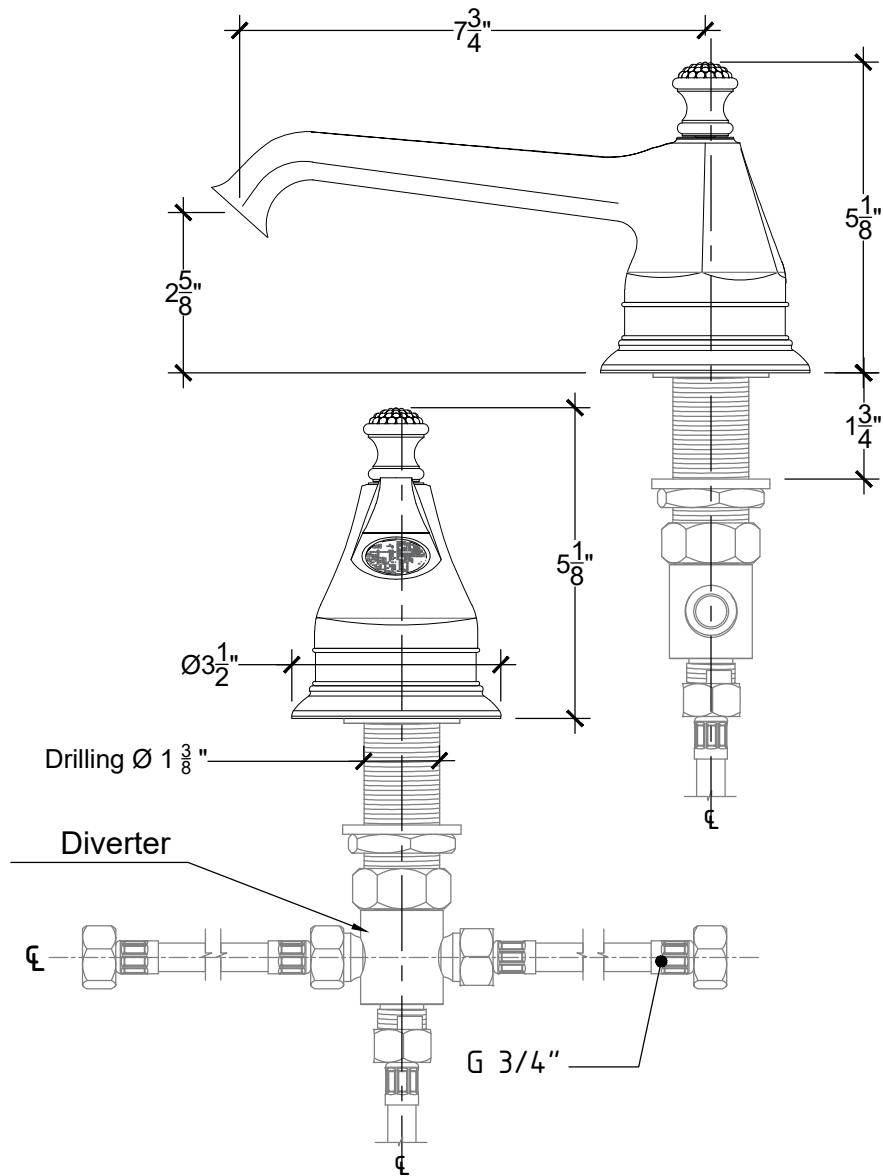

LOTUS / REGALIA 3/4"

INTEGRATED DIVERTER

Deck mounted tub filler spout with integrated diverter - 3/4" NPT
Bec sure gorge pour bain - Lotus Regalia - 3/4" NPT
Style# 08306167-LOTU

Copyright © Compas 2010 www.compasstone.com