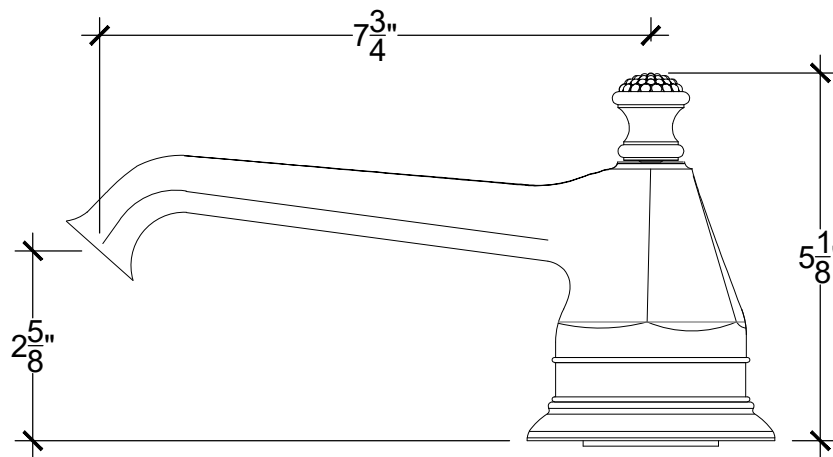

# LOTUS / REGALIA 3/4"

Deck Mount Lotus - Regalia -Spout for Tub - 3/4" NPT  
Bec sure gorge pour bain - Lotus Regalia - 3/4" NPT  
Style# 08306204-LOTU

Copyright © Compas 2010 www.compassstone.com