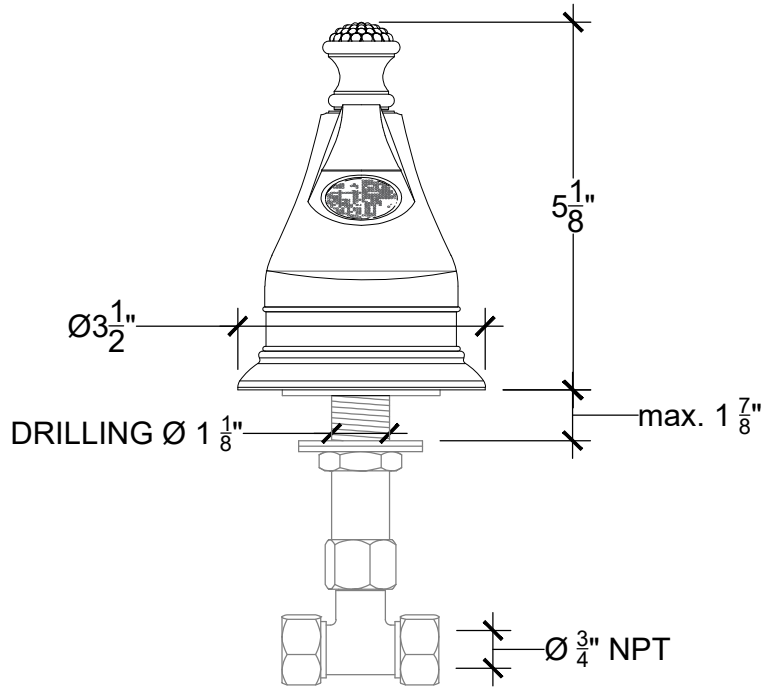

# LOTUS / REGALIA 3/4"

Deck Mount Lotus - Regalia -Spout for Tub - 3/4" NPT  
Bec sure gorge pour bain - Lotus Regalia - 3/4" NPT  
Style# 08306204-LOTU

Copyright © Compas 2010 www.compassstone.com