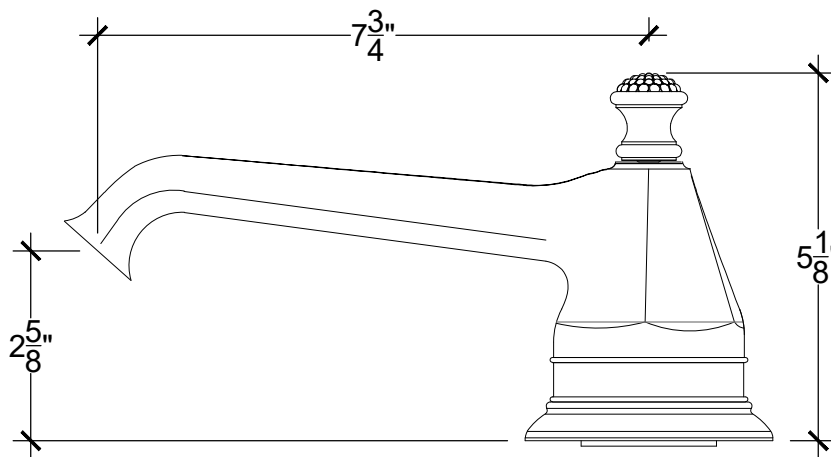

# LOTUS / REGALIA 3/4"

Deck Mounted Lotus/Regalia Spout for Tub - 3/4" NPT

Montage sur plan - Bec verseur Lotus/Régalia pour baignoire - 3/4" NPT

Style# 08306204-LOTU

Copyright © Compas 2010 www.compassstone.com