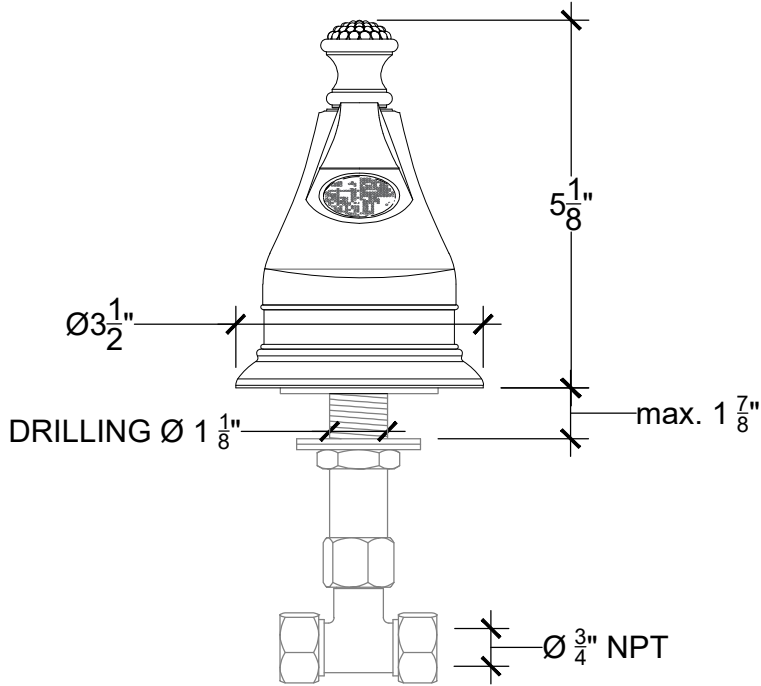

# LOTUS / REGALIA 3/4"

Deck Mounted Lotus/Regalia Spout for Tub - 3/4" NPT

Montage sur plan - Bec verseur Lotus/Régalia pour baignoire - 3/4" NPT

Style# 08306204-LOTU

Copyright © Compas 2010 www.compassstone.com