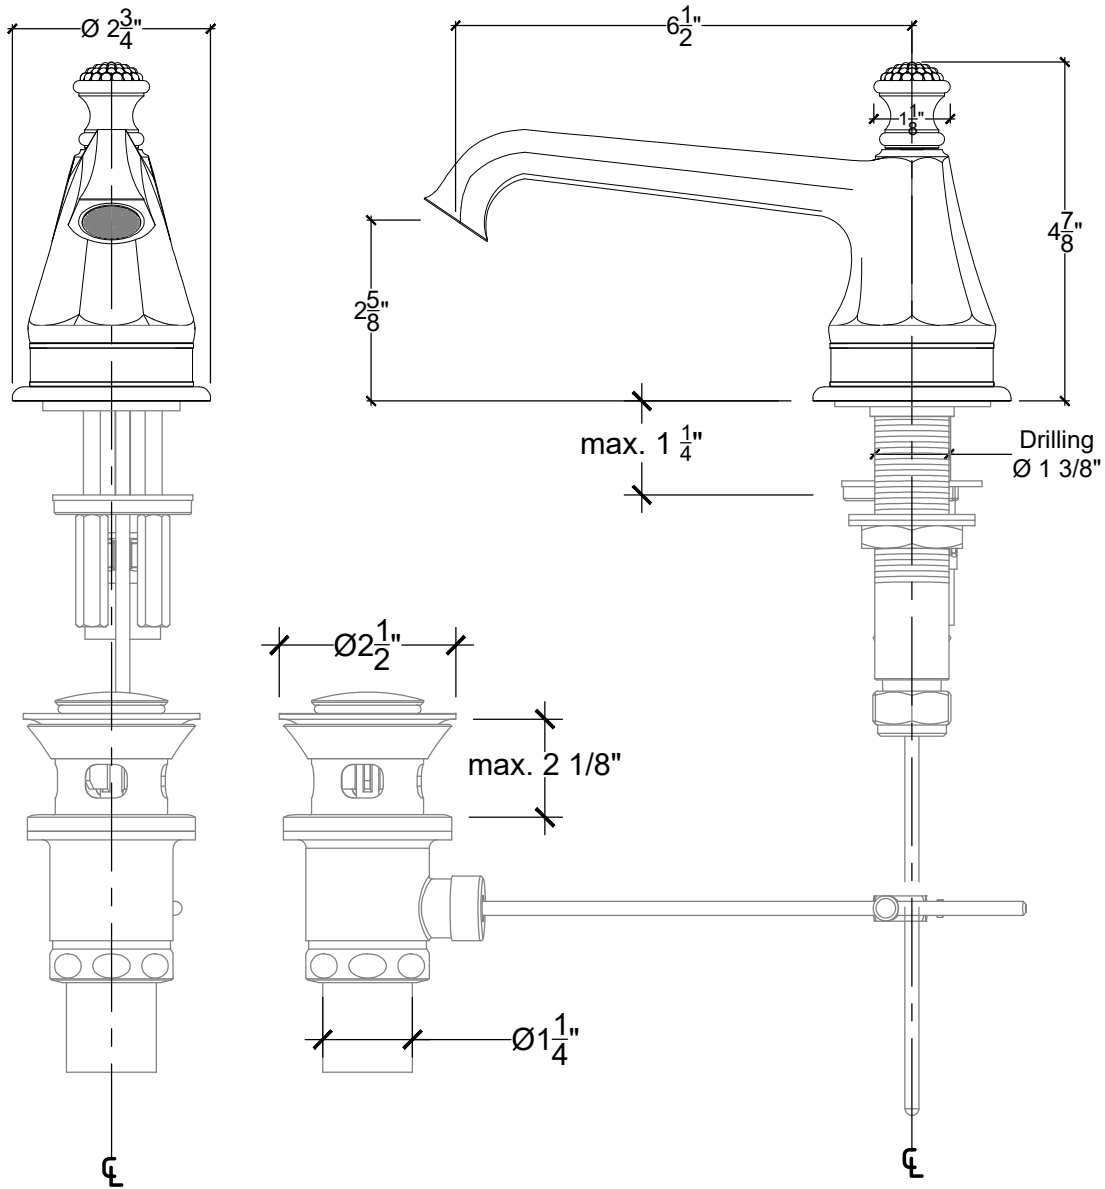

LOTUS / REGALIA 1/2"

Deck Mount Spout - 1/2" NPT

Bec lavabo sure gorge ave vidage - Lotus Regalia - 1/2" NPT

Style# 08306109-LOTU

Copyright © Compas 2010 www.compasstone.com

 COMPAS™