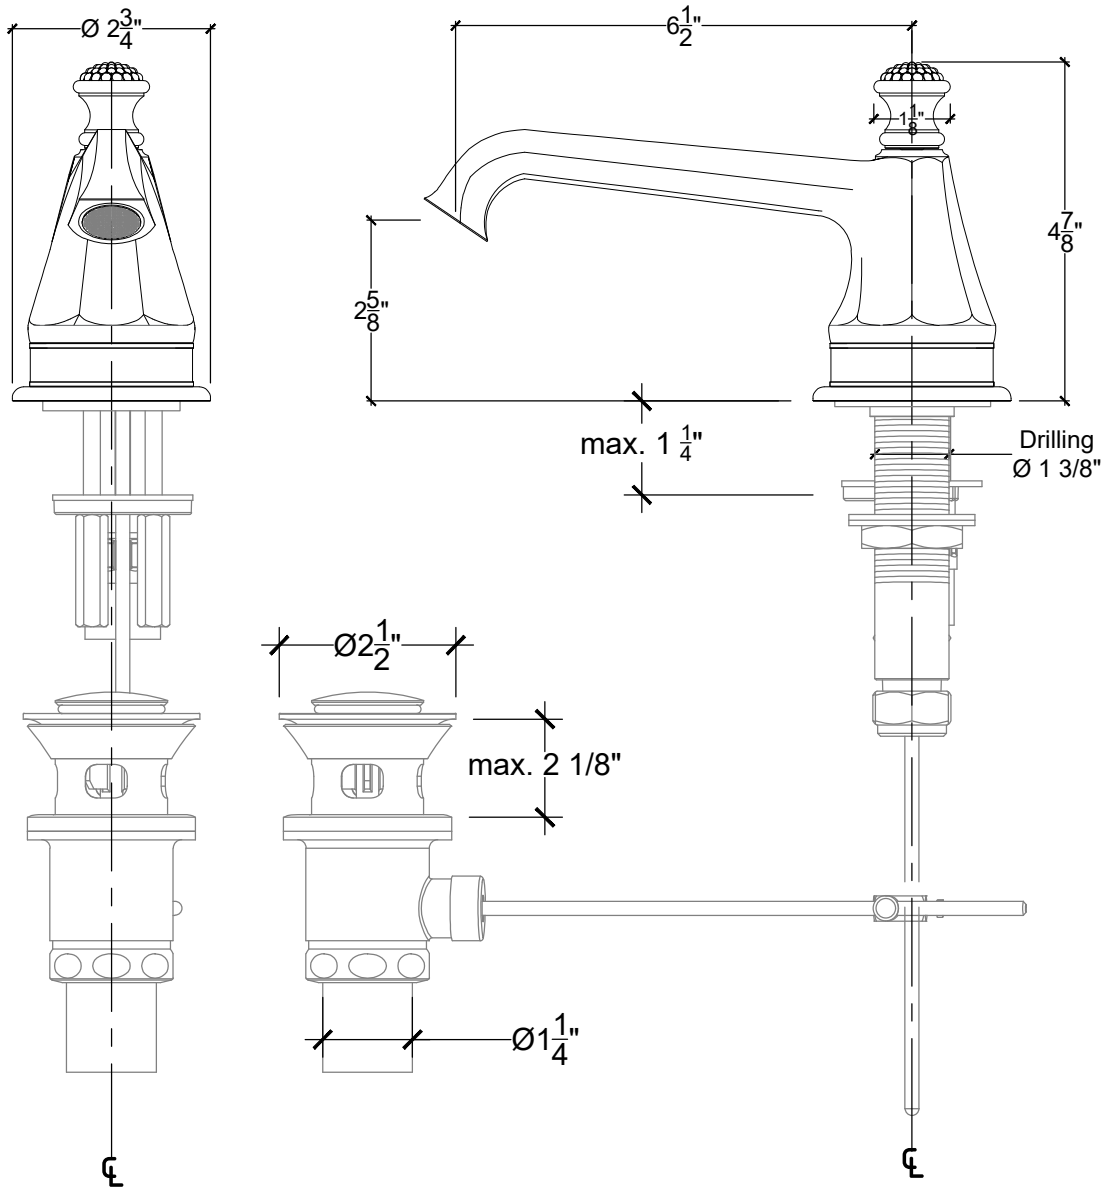

# LOTUS / REGALIA 1/2"

Deck Mounted Spout - 1/2" NPT

Montage sur plan - Bec verseur Lotus/Regalia - 1/2" NPT

Style# 08306109-LOTU

 COMPAS™