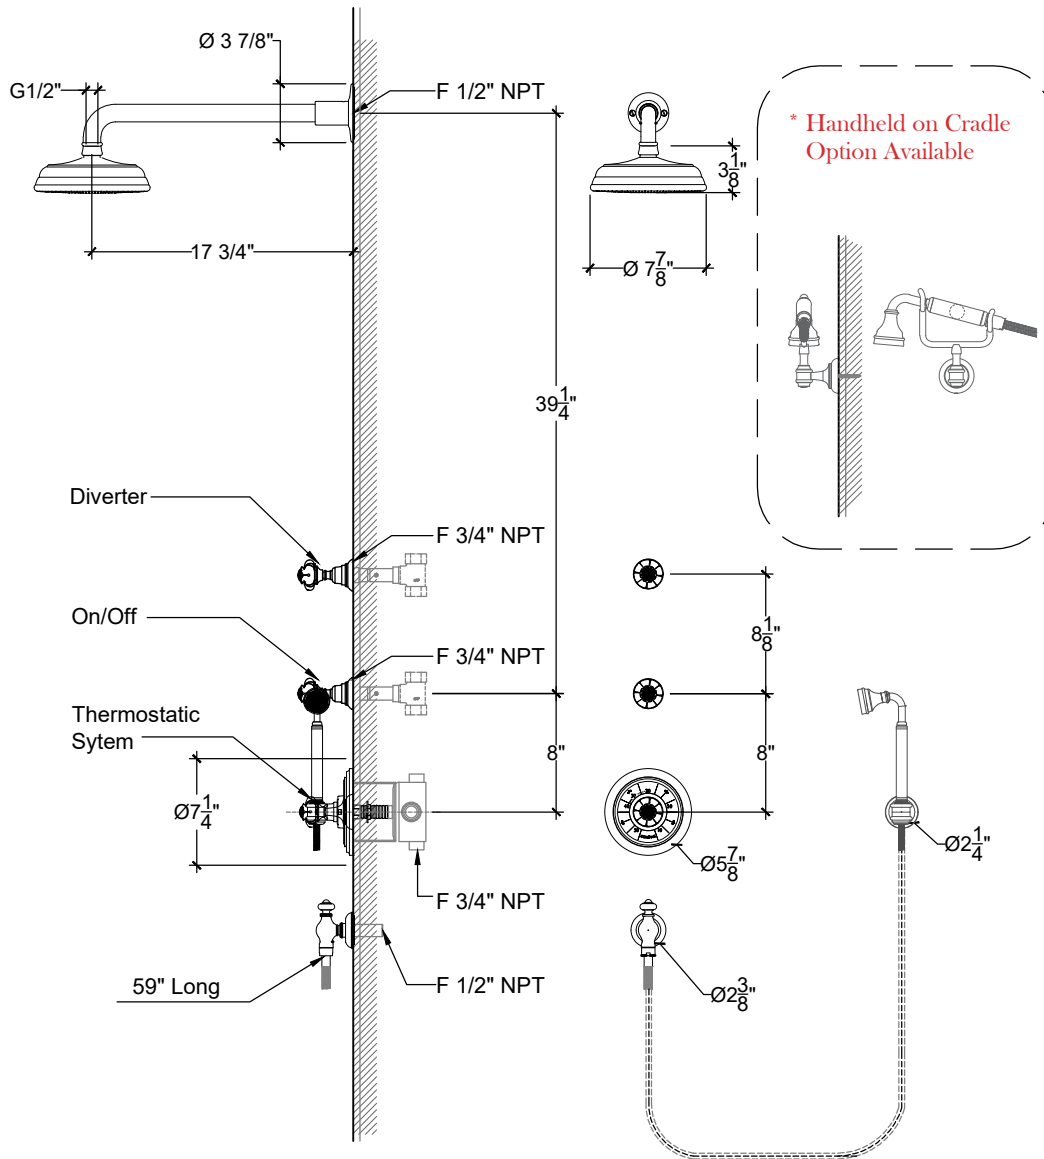

LOTUS

Lotus thermostatic internal shower system with straight shower arm and hand held
Thermostatique murale avec levier "Lotus" et bras droit
Ref # 94-140

Copyright © Compas 2010 www.compassstone.com

 COMPAS™