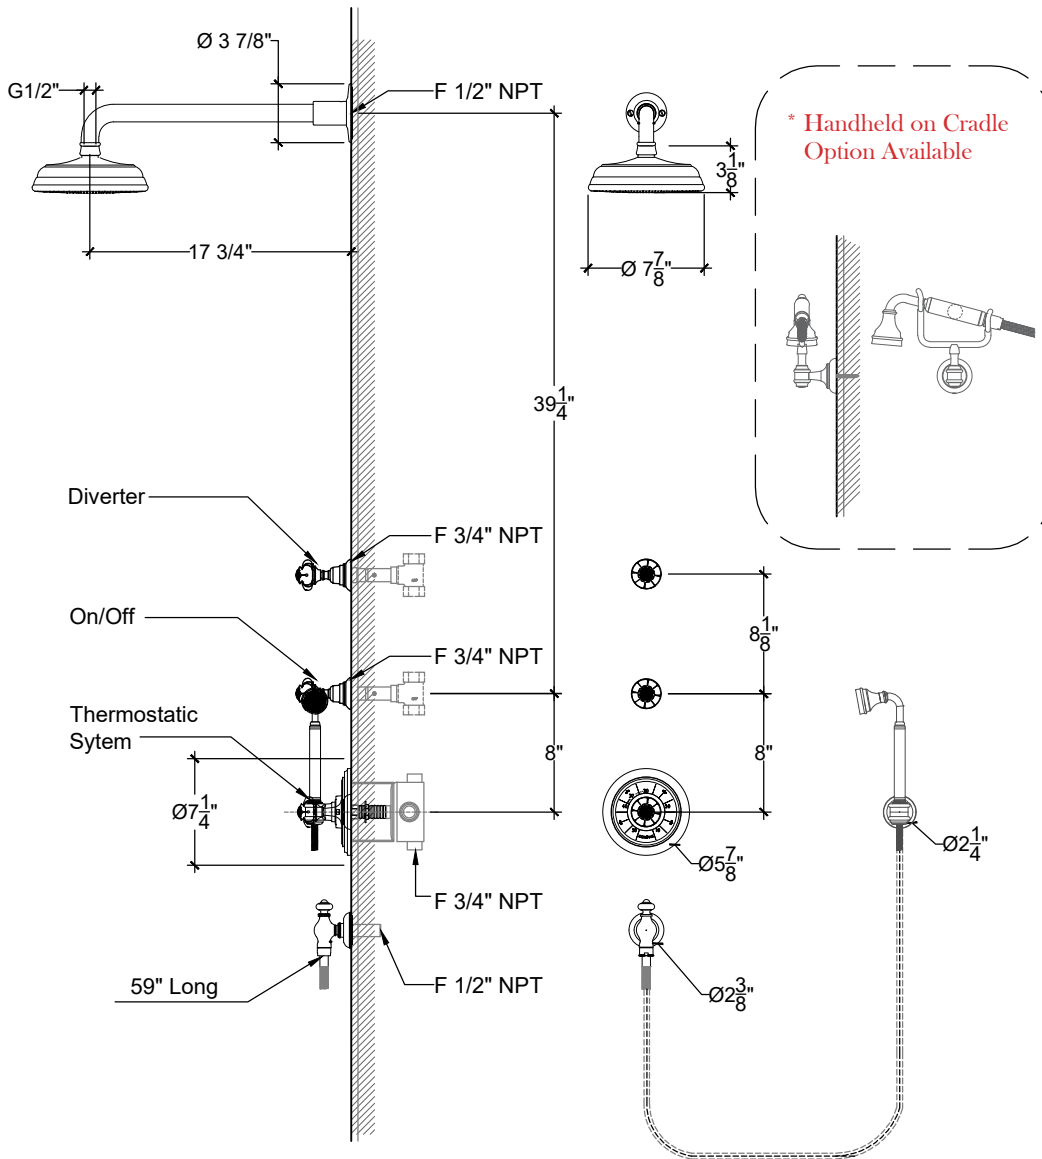

LOTUS

Lotus thermostatic internal shower system with straight shower arm and hand held
Système de douche murale interne avec levier Lotus.
Ref # 94-014

Copyright © Compas 2010 www.compassstone.com

 COMPAS™