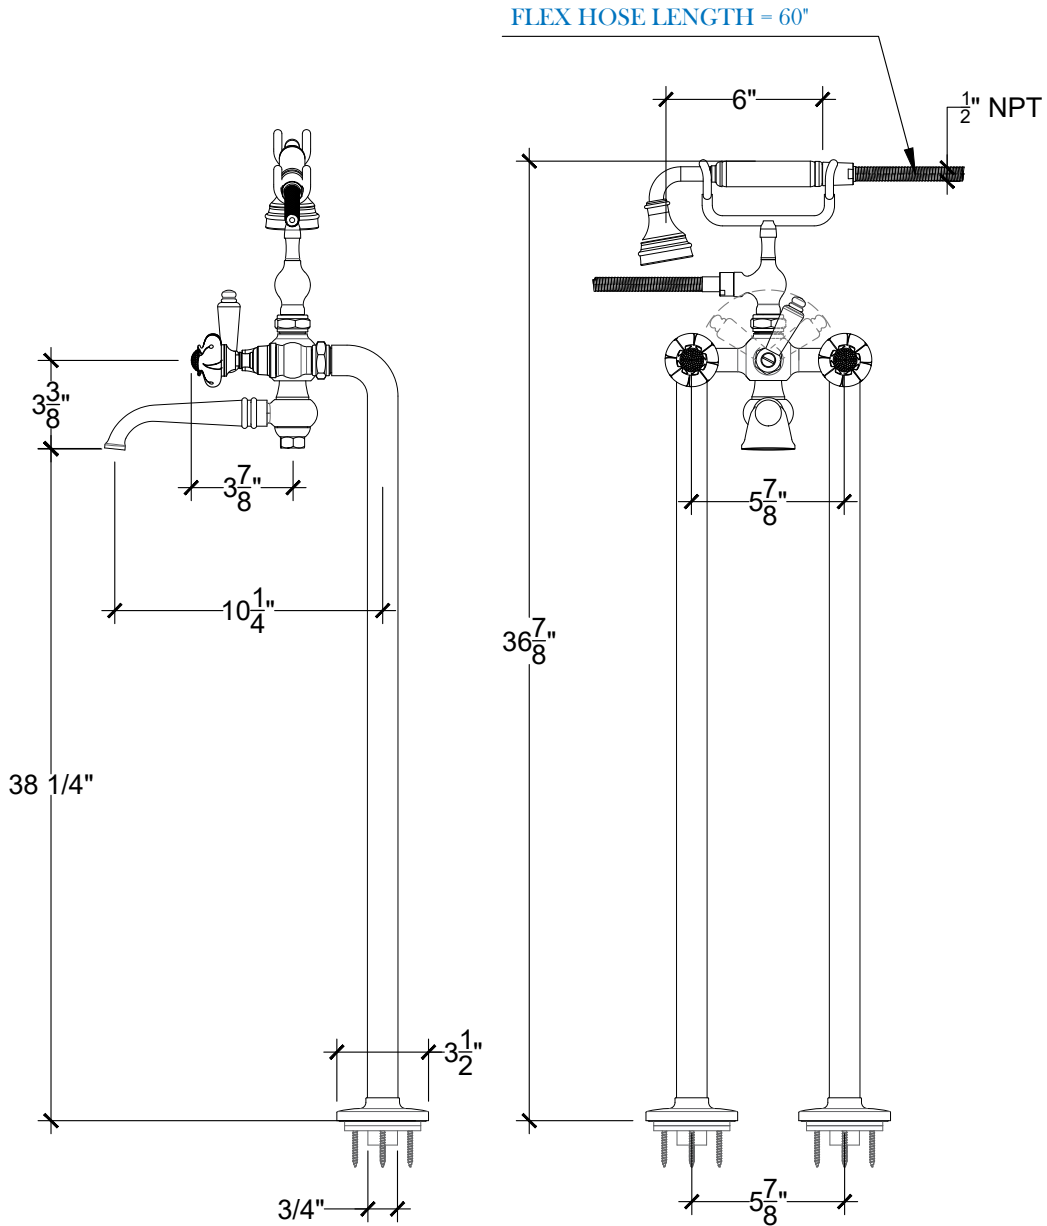

LOTUS 3/4"

Floor mounted tub filler with Lotus handles and hand held - 3/4" NPT
Melangeur Bain / douchette sur colonnes - 3/4" NPT
Ref # 01406255

Copyright © Compas 2010 www.compassstone.com

 COMPAS™

REVISED 02-22-2022