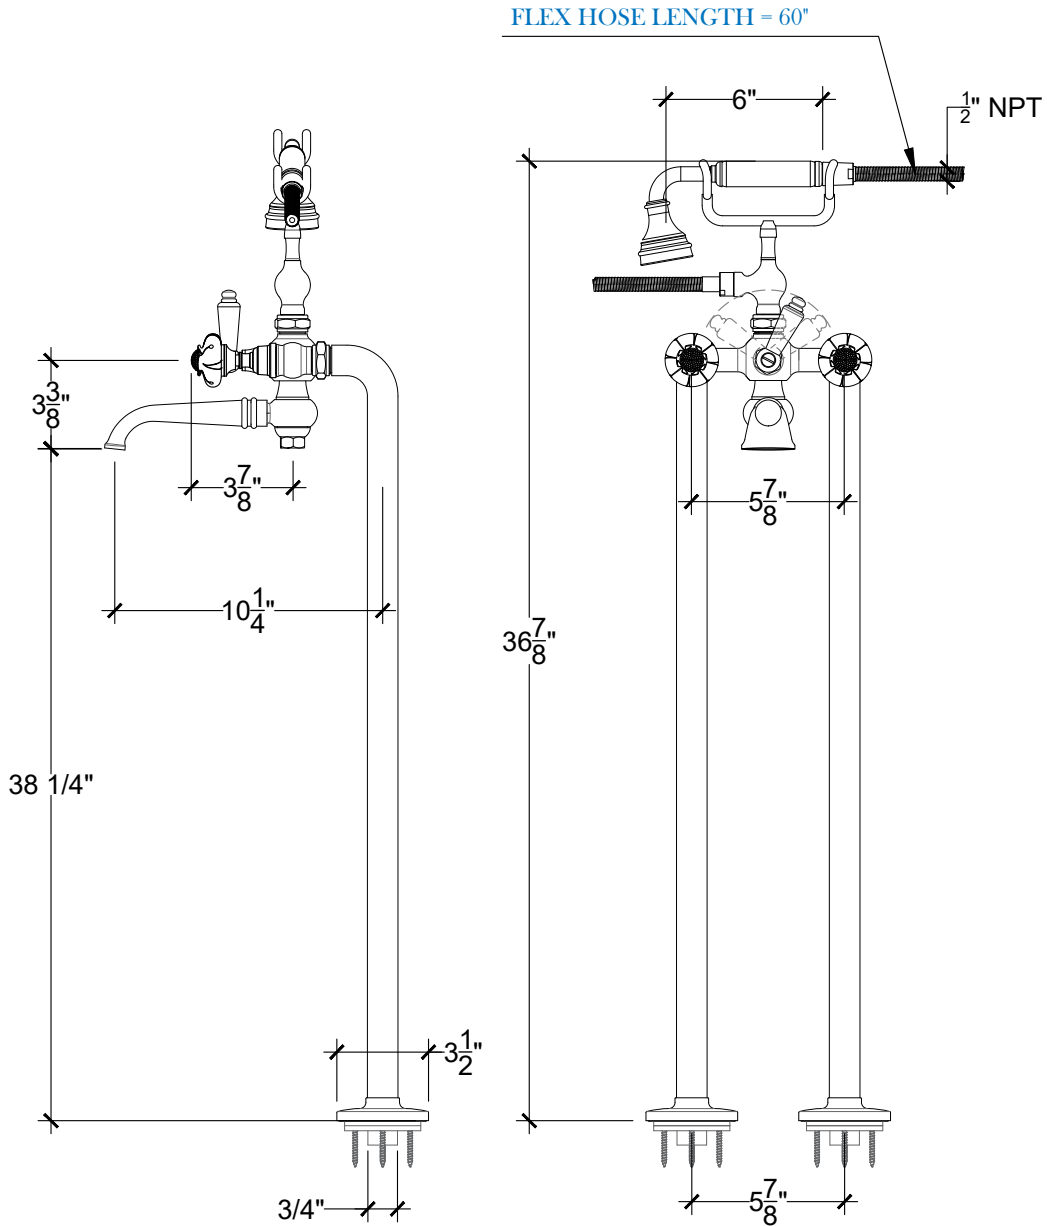

# LOTUS 3/4"

Floor mounted tub filler with Lotus handles and hand held - 3/4" NPT  
Montage sur sol - Système de bain douche sur colonne Lotus - 3/4" NPT  
Ref # 01406255

Copyright © Compas 2010 www.compassstone.com