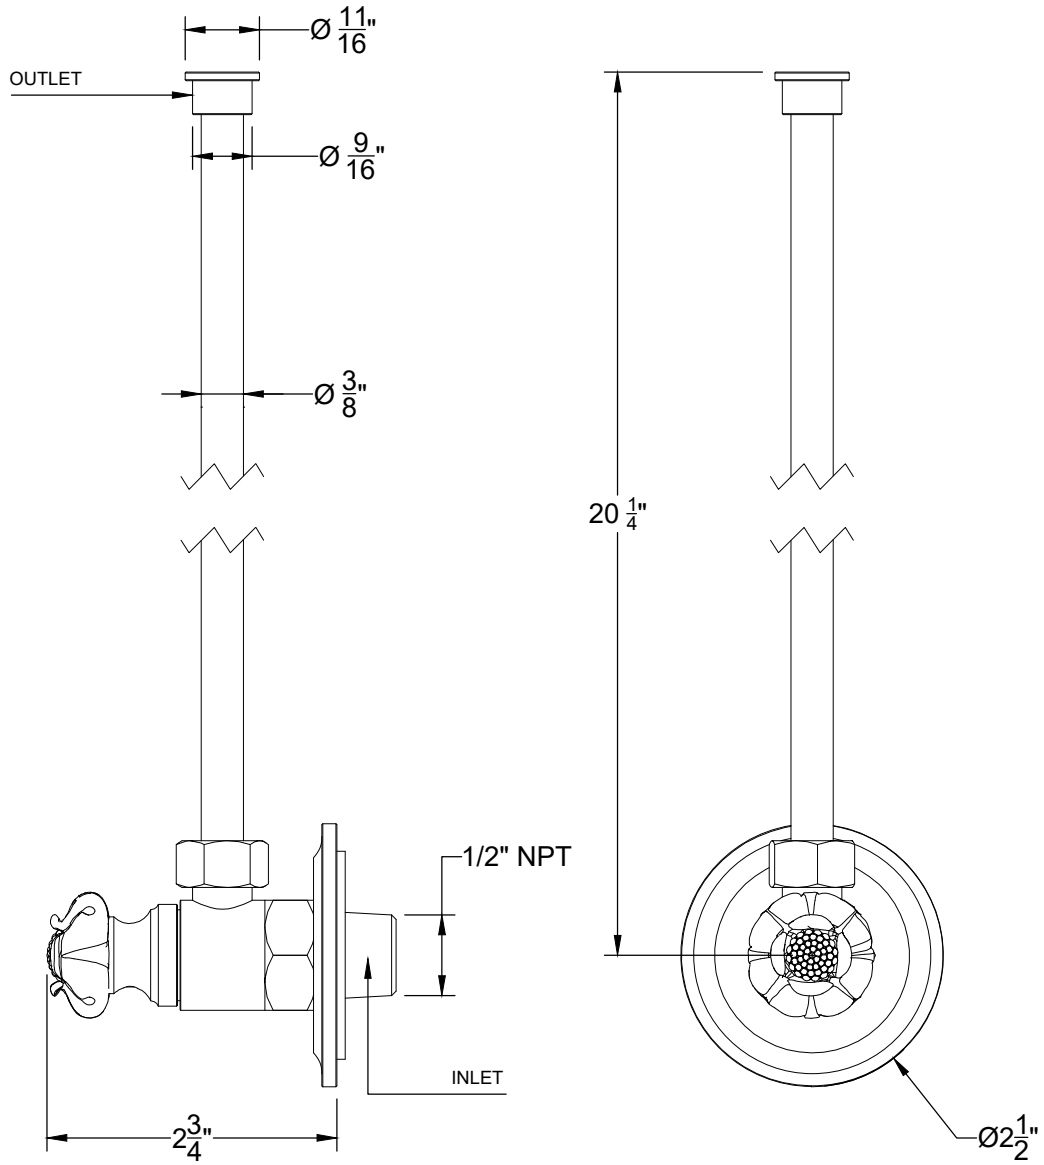

LOTUS

ANGLE VALVE FOR SINK

Angle valve for sink - inlet 1/2" NPT outlet 3/8" NPT
Robinet d'arrêt sous lavabo
Ref # 14006312

Copyright Compas 2010 www.compassstone.com

 COMPAS™

REVISED 03-04-2022