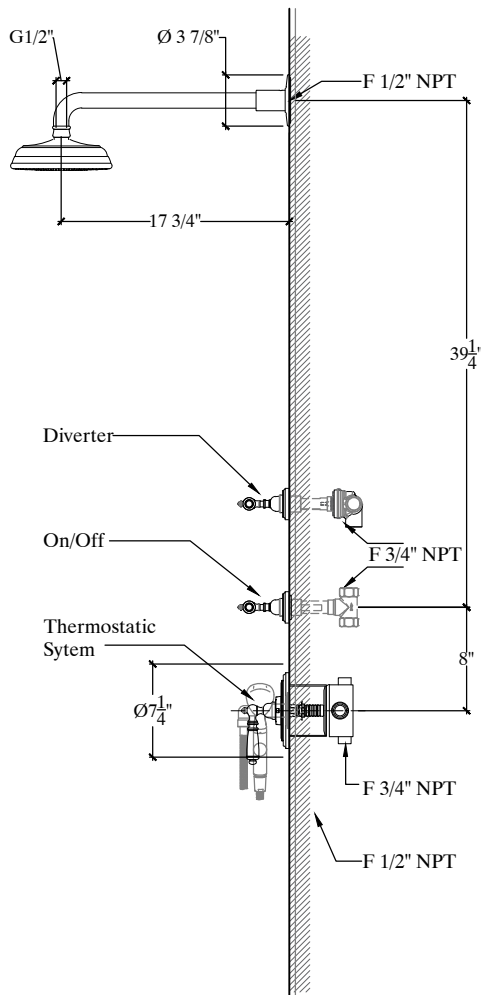

# LIBERTY

**Liberty Thermostatic Internal Shower System. Novo hand held on Hook**  
**Système de douche mural interne avec levier Liberty**  
**Ref# 94-111**

Hand held option  
Novo on Cradle

Copyright © Compas 2010 www.compassstone.com