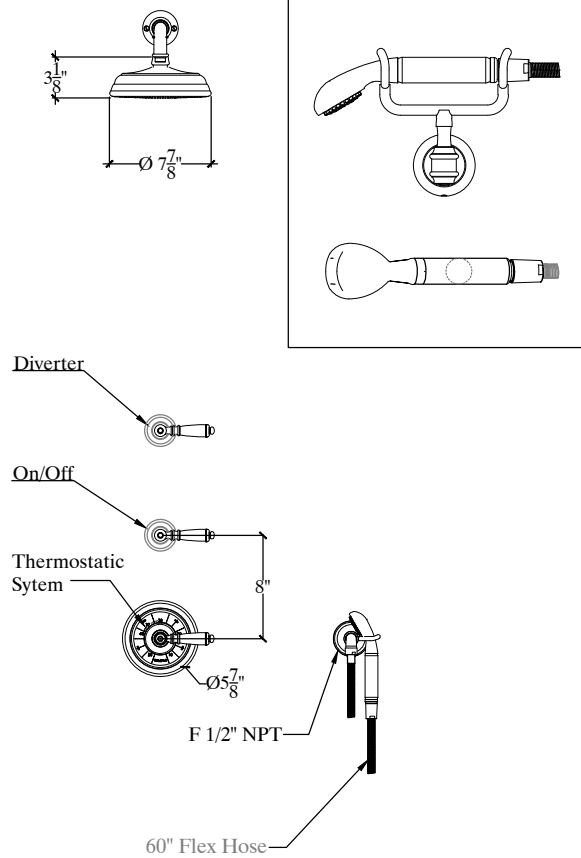

# LIBERTY

**Liberty Thermostatic Internal Shower System. Novo hand held on Hook**  
**Système de douche mural interne avec levier Liberty**  
**Ref# 94-111**

Hand held option  
Novo on Cradle

Copyright © Compas 2010 www.compassstone.com

\*Use with any Collection / Shower Arm & Shower Head Options Available

 **COMPAS™**