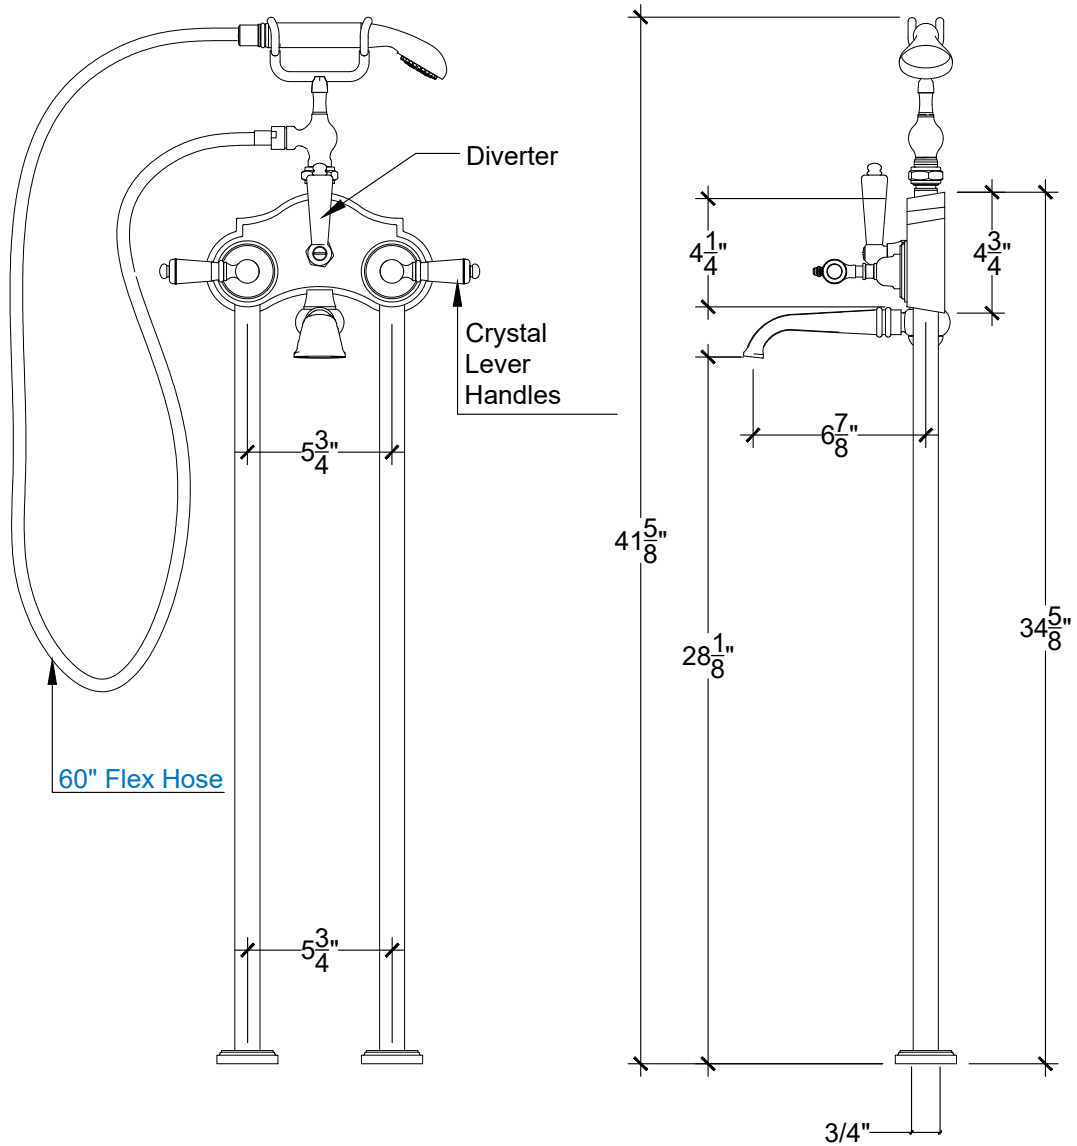

# LIBERTY

Floor mounted tub filler with levers and hand held - 3/4" NPT

Melangeur bain / douchette sur colonnes - 3/4" NPT

Style # 11106255

Copyright © Compas 2010 www.compassstone.com

 COMPAS™