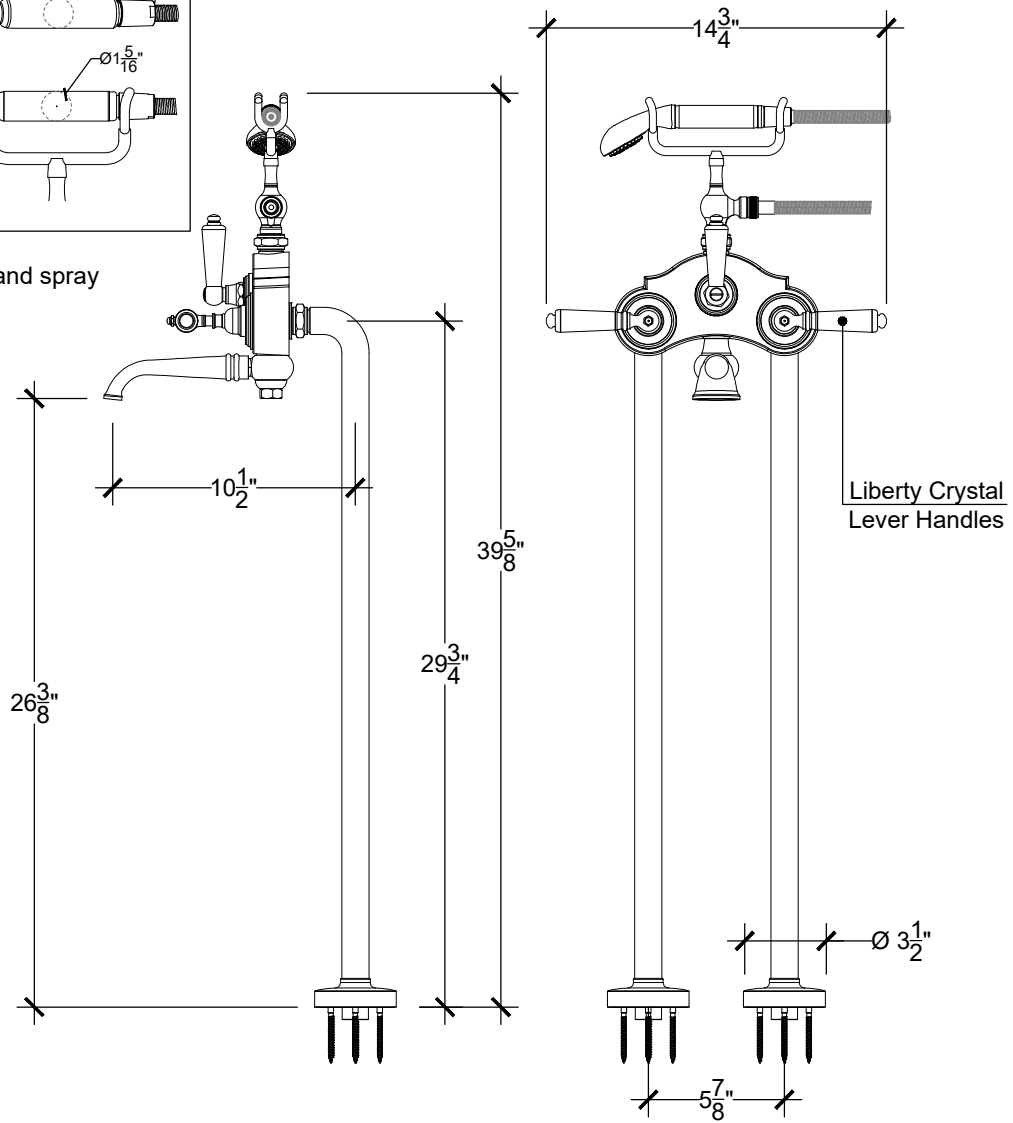

# LIBERTY

Floor mounted tub filler with Liberty Crystal lever handle and Novo hand held - 3/4" NPT  
Melangeur Bain / Douchette sur Colonnes - 3/4" NPT  
Style # 11106255 - BU - HD

Option:  
Elegance hand spray