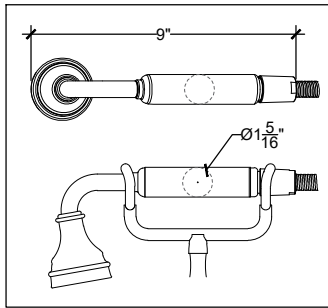

# LIBERTY

Floor mounted tub filler with Liberty Crystal lever handle and Novo hand held - 3/4" NPT  
Melangeur Bain / Douchette sur Colonnes - 3/4" NPT  
Style # 11106255 - BU - HD

Option:  
Elegance hand spray