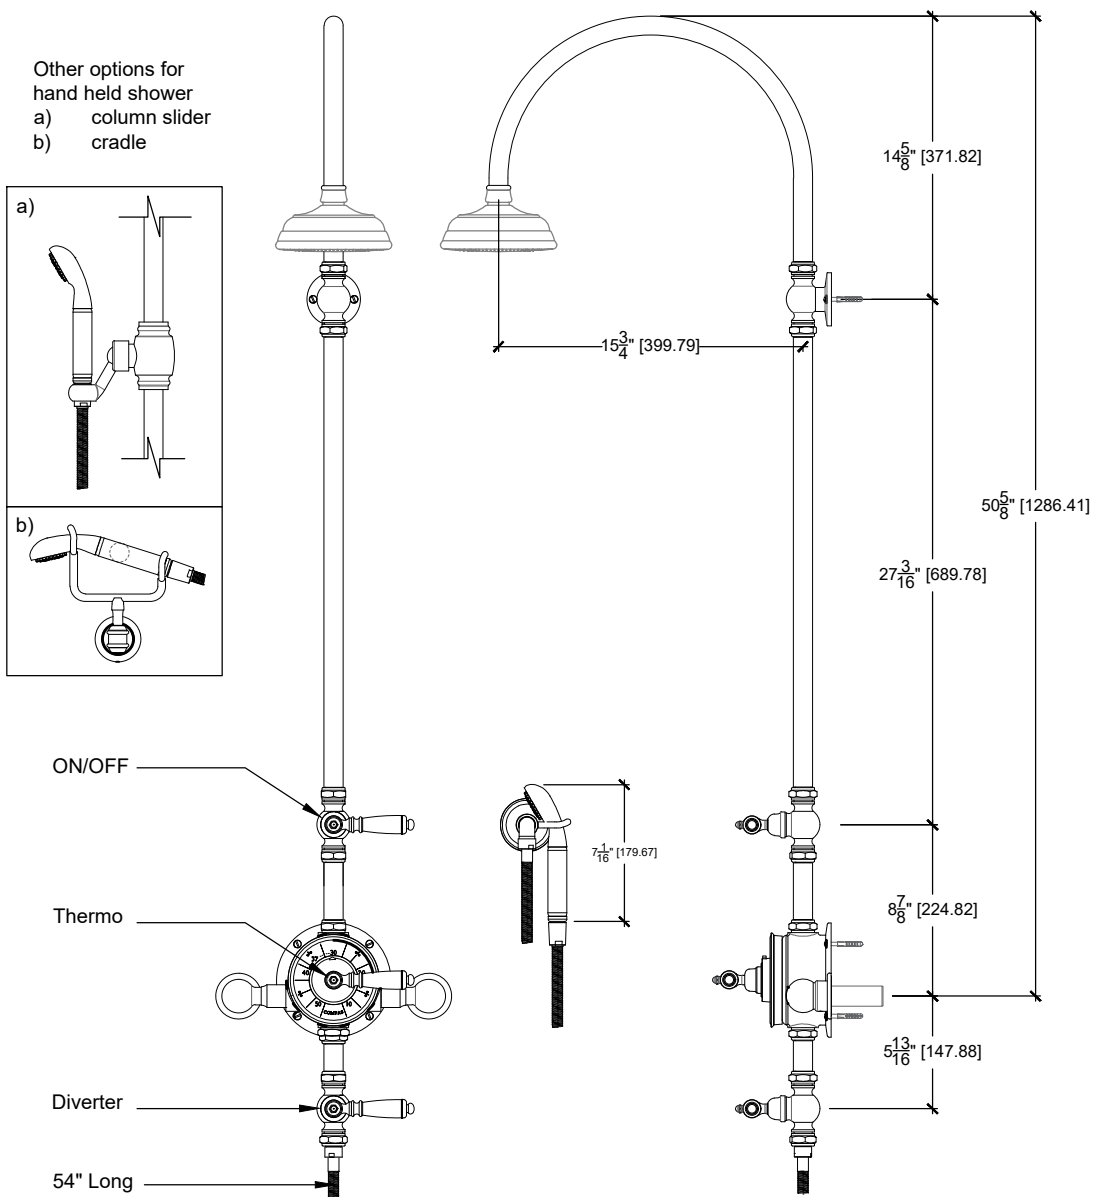

# LIBERTY

Liberty external shower system with a 6" free flow shower head with adjustable hand held shower on shower column and curved shower arm.

Ref # 11106391

Copyright © Compas 2010 www.compasstone.com