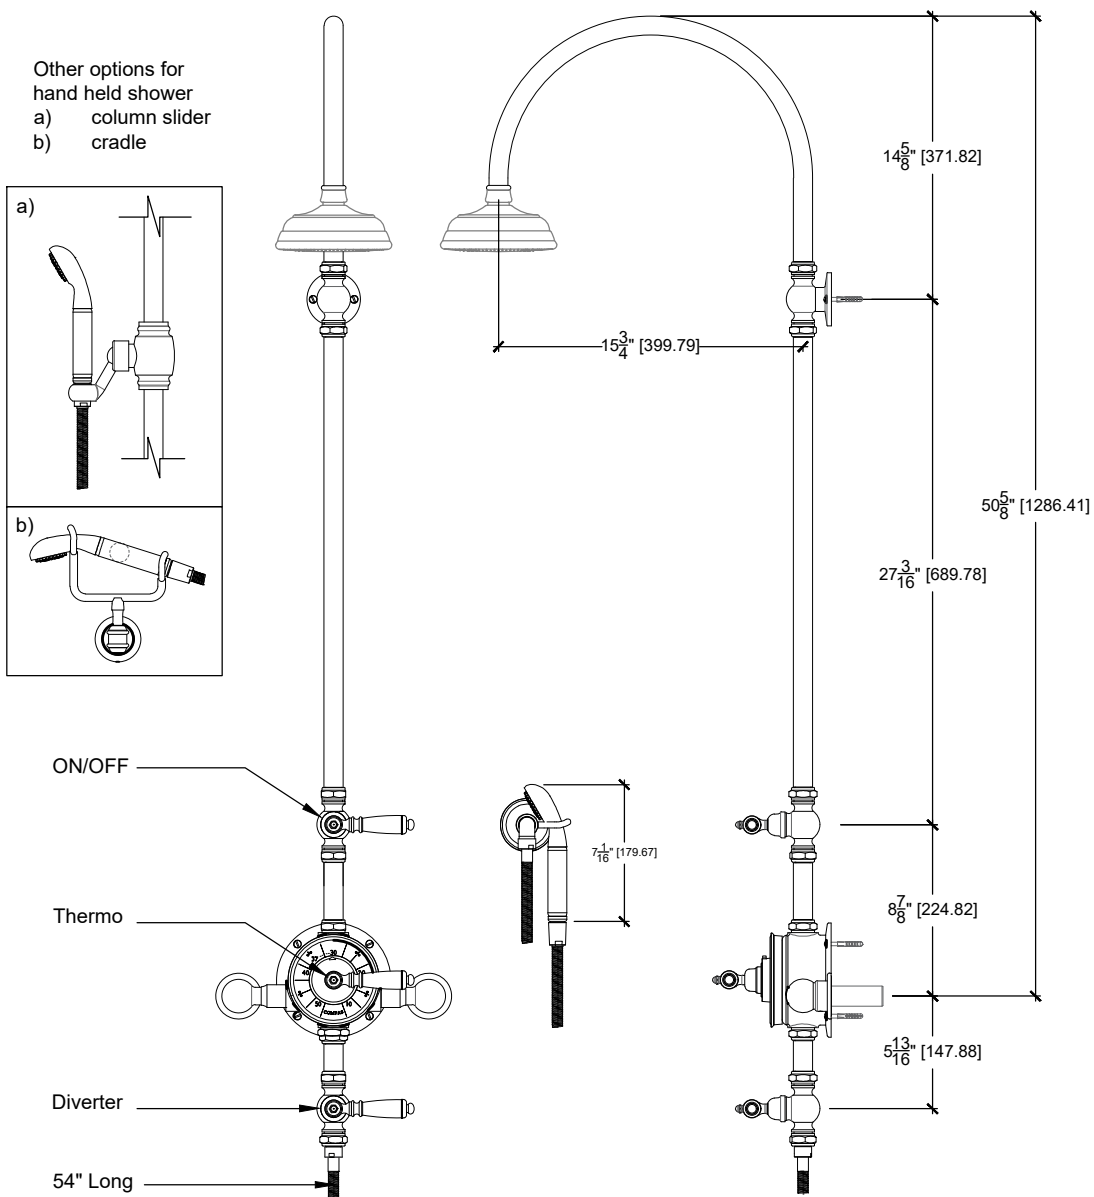

LIBERTY

Liberty external shower system, 6" free flow shower head with adjustable hand held shower on shower column and curved shower arm.

Ensemble Douche Thermostatique apparent avec Douchette sur Crochet, Bras de douche courbé

Ref # 11106391

Copyright © Compas 2010 www.compasstone.com